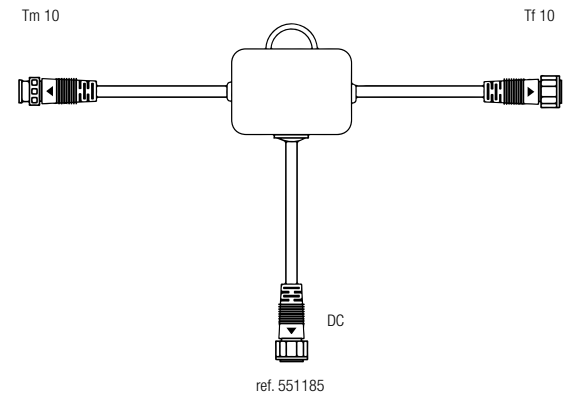

ACCESSORIES SPI

REFERENCE	DESCRIPTION	LENGTH	CABLE
551186*	4 A output transformer	-	—
551184*	SPI extension cable	3 m	—
551185*	SPI injector	0,25 m	—