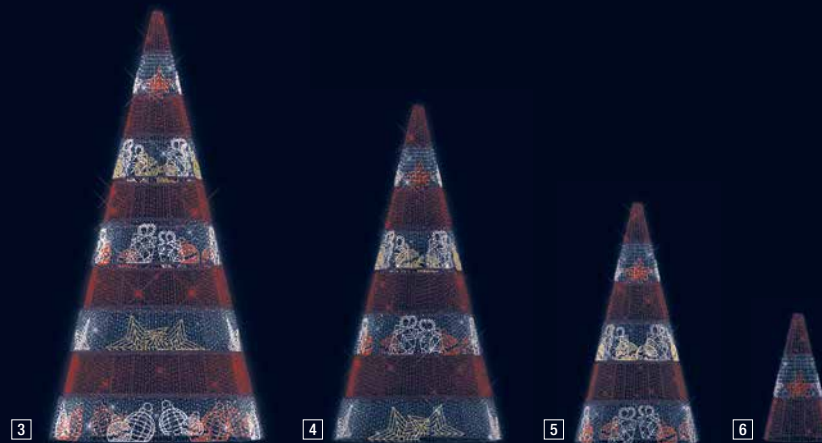

Création
2022
Sapin
cadeaux