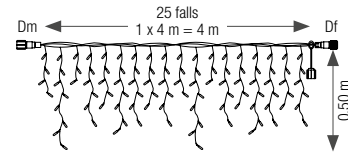

24V

REFERENCE	DIMENSIONS	NB LED	LED	CABLE P. / 24V
550914	H 0.50 x L 4 m	165	○	8.2 W - 196 mA
550915	H 0.50 x L 4 m	165	●	8.2 W - 196 mA

Extendable 24V range: find all accessories p.305.

Preprogrammed glittering effect (1/5 LED). Width can be extended. Translucent cable for further discretion. Encapsulated LED. Compatible with our 24V transformers.