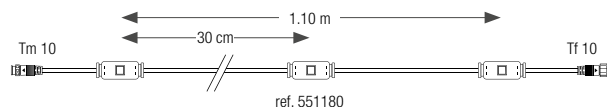

CONTROLLABLE MODULES

24V

REFERENCE	DESCRIPTION	LENGTH	SPACING	NB LED	LED	CABLE	P. / 230V
551178*	Modules A	60 cm	15 cm	5			10 W
551179*	Modules B	3.60 m	15 cm	25			38 W
551180*	Modules C	1.20 m	30 cm	5			10 W
551181*	Modules D	7.20 m	30 cm	25			38 W