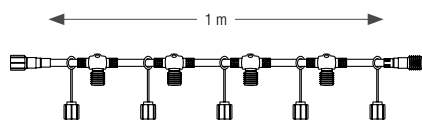

# INSTALLING AN OCTAGONAL LIGHT MARQUEE

EXAMPLE: To fit a 30 m long square site with an octagonal LED light marquee