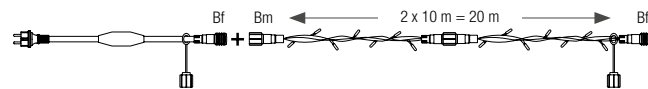

CONFETTI GARLANDS

230V

REFERENCE	LENGTH	NB LED	LED	CABLE P. / 230V	EXTEND.
051095	20 m	160		4 W / 230V	100m max

24V

REFERENCE	LENGTH	NB LED	LED	CABLE P. / 24V
550558	20 m	168		4.1 W - 170 mA