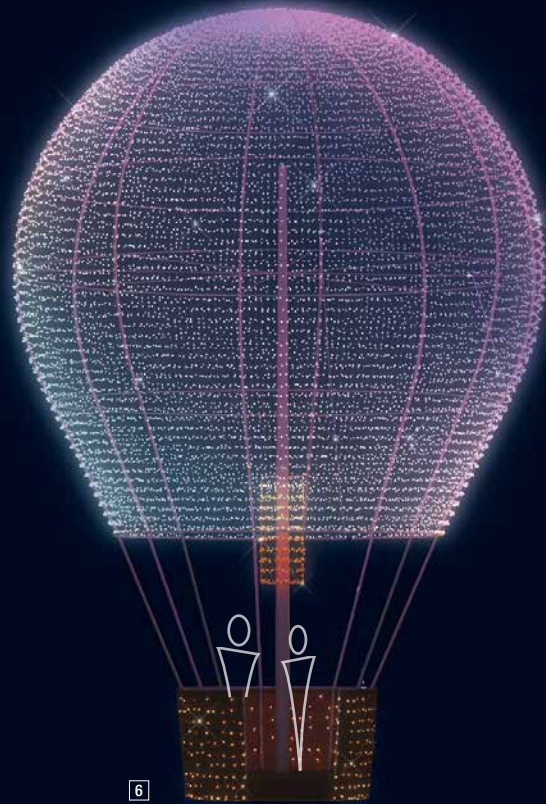

Ballon Infinity

6