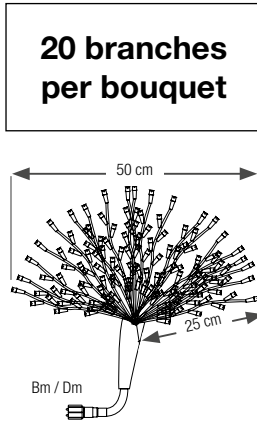

BOUQUETS

20 branches
per bouquet