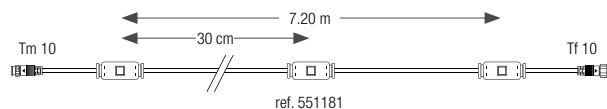

CONTROLLABLE MODULES

24V

REFERENCE	DESCRIPTION	LENGTH	SPACING	NB LED	LED	CABLE	P. / 230V
551178*	Modules A	60 cm	15 cm	5			10 W
551179*	Modules B	3.60 m	15 cm	25			38 W
551180*	Modules C	1.20 m	30 cm	5			10 W
551181*	Modules D	7.20 m	30 cm	25			38 W