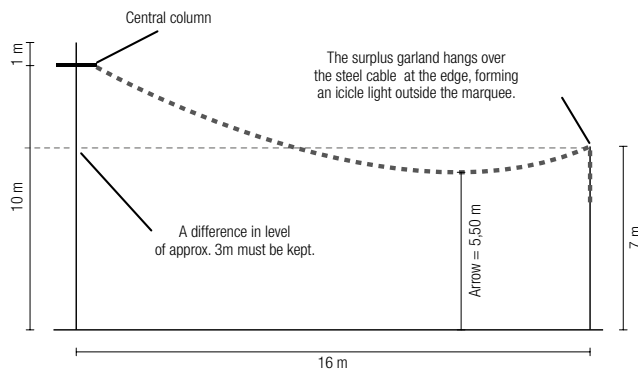

INSTALLING AN OCTAGONAL LIGHT MARQUEE

EXAMPLE: To fit a 30 m long square site with an octagonal LED light marquee

PREPARE THE ATTACHMENTS

Stretch 4 steel cables using the lamp column/lamp column kit (ref.113030) between the 4 poles at the edge of the future marquee.

CALCULATE THE SIZE OF THE OCTAGON

In order to get an octagon, stretch 4 steel cables inside the base square using the lamp column/lamp column kit (ref.113030). Do not forget to attach the suspension clips (ref.032198) on the peripheral cables to avoid the interior cables from moving.

$$\frac{30}{3,41} = 8,80 \text{ m}$$

Width of the square

You need to position the interior cables 8.8 m from the poles at the edge.

ATTACH THE GARLANDS

To install a garland, connect one end to a connector cable outlet attached to the central column. Then attach the other end of the garland to the steel cable at the edge, while making a curve (= grey dotted line).

The surplus garland may be used in 3 different ways :