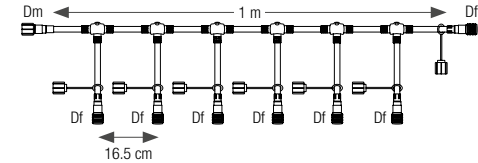

REFERENCE	DESCRIPTION	LENGTH	CABLE
032366	Extension cable	1 m	□
550470	Extension cable	1 m	■
550244	Extension cable	2 m	□
550930	Extension cable Titan⁽¹⁾	2 m	■
550342	Extension cable	10 m	□

REFERENCE	DESCRIPTION	LENGTH	CABLE
032368	Collector cable 10 falls	1 m	□

REFERENCE	DESCRIPTION	LENGTH	CABLE
032365	Cable to garland connection	30 cm	□

REFERENCE	DESCRIPTION	LENGTH	CABLE
032364	Garland to cable connection	30 cm	□