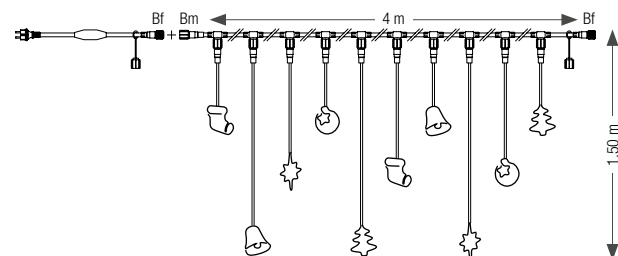

SUR'LINE MINI DECOR ICICLE LIGHT

230V

REFERENCE	WIDTH	HGT.	LED	CABLE	P. / 230V	EXTEND.
550018	1.50 m	4 m	○	—	69 W	1+4
550019	1.50 m	4 m	●	—	69 W	1+4
550020	1.50 m	4 m	●	—	69 W	1+4

Latest generation high brightness SMD LED.

With self-supporting steel cable.
Ref.550018: ivory white LED.