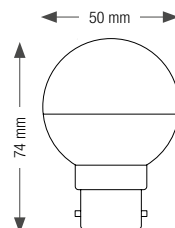

SMD LED SPHERE BULBS B22

SMD LED AC

REFERENCE	CAP	DIAM.	NB LED	LED	GLOBE P. / 230 V
050744	B22	50 mm	32	● ●	2 W - 20 mA
050745	B22	50 mm	32	○ ○	2 W - 20 mA
051161	B22	50 mm	8	● ●	1.5 W - 15 mA

Latest generation SMD LED, high brightness.

Ref.051161: slow colour change.