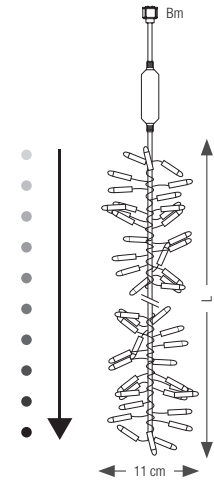

FIREWORK BOAS

230V

REFERENCE	LENGTH	NB LED	LED	CABLE P. / 230V
551160	1,20 m	120	○	21 W
551161	3 m	144	○	46 W
550078	1,20 m	120	○	21 W
550079	3 m	144	○	46 W
550081	5 m	248	○	42 W