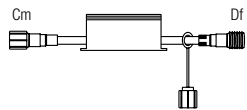

24V P&L CONNECTORS STEADY AND GLITTERING

TRANSFORMERS 230V AC / 24V DC

REFERENCE	DESCRIPTION
550514	Transformer 0.5 A max. (12W/24VDC) output

REF.	DESCRIPTION
061218	Transformer 1.25 A max. (30W/24VDC) output
061219	Transformer 2.5 A max. (60W/24VDC) output
061220	Transformer 4 A max. (96W/24VDC) output
550628	Transformer 6.25 A max. (150W/24VDC) output
550336	Transformer 2x 6.25 A max. (2x150W/24VDC) output

Ref.550514: Works in AC or DC.
Connector input Ø 2.35 mm.

This reference is ideal for powering our 24V P&L suspensions.

⁽¹⁾ Products with rubber cable.

ACCESSORIES AHEAD TRANSFORMER 230V

REFERENCE	DESCRIPTION	LENGTH	CABLE P. MAX/ 230V
032371	Bipolar power supply cable + grounding	3 m	1840 W

REFERENCE	DESCRIPTION	LENGTH	CABLE P. MAX/ 230V
032372	Bipolar extension cable + grounding	2 m	1840 W

REFERENCE	DESCRIPTION	LENGTH	CABLE P. MAX/ 230V
032373	Bipolar T-connector + grounding	50 cm	1840 W

ACCESSORIES BEYOND TRANSFORMER

REFERENCE	DESCRIPTION	LENGTH	CABLE
032367	T-connector	25 cm	□
550471	T-connector	25 cm	■
550931	T-connector Titan⁽¹⁾	25 cm	■

REFERENCE	DESCRIPTION	LENGTH	CABLE
032366	Extension cable	1 m	□
550470	Extension cable	1 m	■
550244	Extension cable	2 m	□
550930	Extension cable Titan⁽¹⁾	2 m	■
550342	Extension cable	10 m	□

REFERENCE	DESCRIPTION	LENGTH	CABLE
032368	Collector cable 10 falls	1 m	□

REFERENCE	DESCRIPTION	LENGTH	CABLE
032365	Cable to garland connection	30 cm	□

REFERENCE	DESCRIPTION	LENGTH	CABLE
032364	Garland to cable connection	30 cm	□

Example of series and parallel wiring:

STEP 1

Respect the maximum length in series recommended for each type of decoration.

STEP 2

Add up the powers of your products to know the power of the transformer to be used.