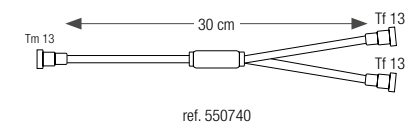

Carcassonne lights up with a multicoloured marquee that can be controlled by smartphone.