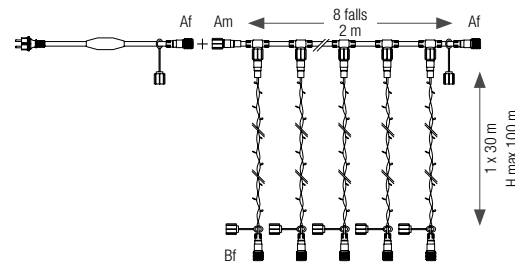

CEILING LIGHTS

230V

REFERENCE	DIMENSIONS	NB LED	LED	CABLE	P. / 230V	LARG. MAX
050506	H 30 x L 2 m	480	○	≡	32 W	1+9
059839	H 30 x L 2 m	480	●	≡	32 W	1+9
550836	H 30 x L 2 m	480	●	≡	32 W	1+9

Starry sky effect to your streets or town square.

Preprogrammed glittering effect (1/5 LED), and staggered lights any 25 cm intervals (i.e. total interval of 50 cm on the same drop). Height max. 100 m.

REFERENCE	DIMENSIONS	NB LED	LED	CABLE	P. / 230V	LARG. MAX.
059098	H 30 x L 2 m	480	○	≡	40 W	1+7
050526	H 30 x L 2 m	480	●	≡	27,9 W	1+7

Narbonne, France

ICICLE LIGHT SPARKLE

230V

REFERENCE	DIMENSIONS	NB LED	LED	CABLE	P. / 230V	EXTEND.
551172*	H 0.80 x W 3.75 m	132	○	≡	50 W	1+9

Sparkling and crackling effect.

Crackling effect on the collector cable, spinning effect on the down conductors. Requires a unrectified power cable. Extendable in width.