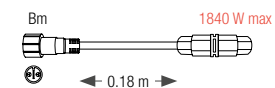

MAESTRIO

Accessories to avoid cutting the Maestrio housing connector.

MALE CONNECTOR WITH CABLE GLAND

REFERENCE	CORDON	LENGTH
032355		0.18 m