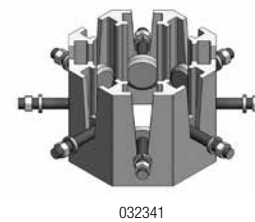

Suitable for cylindrical, hexagonal or octagonal lamp columns of a diameter from 100 mm to 200 mm (for other types of lamp columns, please contact us).