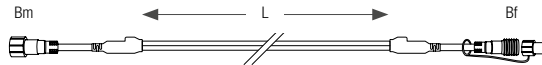

SUR'LINE

230V

P&L
230V   **SMD**
LED   **DC**

REFERENCE	LENGTH	LED	P. / 230V	EXTEND.
051010	3 m	○	27 W	50 m max
051011	3 m	○	27 W	50 m max
051032	3 m	●	21 W	50 m max
051033	3 m	●	27 W	50 m max
051012	5 m	○	45 W	50 m max
051013	5 m	○	45 W	50 m max
051034	5 m	●	35 W	50 m max
051035	5 m	●	45 W	50 m max
051014	7 m	○	63 W	50 m max
051036	7 m	●	49 W	50 m max

Latest generation high brightness SMD LED.
92 LED SMD /m, extendable

ACCESSORIES SUR'LINE

REFERENCE	DESCRIPTION	LENGTH
032353	Fastening rail	2 m
058989BL	White power supply cable	1.50 m