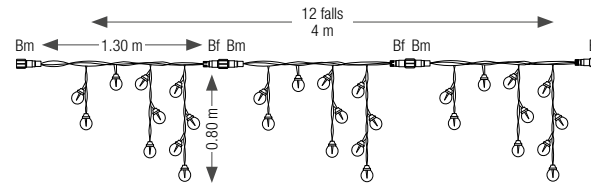

## TRADITIONAL FILAMENT ICICLE LIGHT

230V

REFERENCE	DIMENSIONS	BULBS	EFFECT	NB LED	LED	CABLE P. / 230V	EXT.
551139*	H 0.80 x L 4 m	30	filament	30	○	16.5 W	1+14

**Traditional style, icicle light or garlands available according to your needs.**