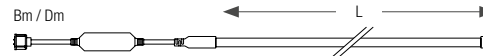

ROPE LIGHT SPARKLE

230V

REFERENCE	LENGTH	NB LED	LED	P. / 230V
550729	2 m	60	○	27 W
550756	2 m	60	●	27 W

ACCESSORY 230V

REFERENCE	DESCRIPTION	LENGTH
032376	White power supply cable	L 3 m

24V

REFERENCE	LENGTH	NB LED	LED	P. / 24V
550730	2 m	60	○	8.9 W - 370 mA
550757	2 m	60	●	8.9 W - 370 mA

Chasing & crackeling effect.

Anti-UV treated, Ø 13 mm.
Don't forget your power supply.

Extendable 24V range: find all accessories p.305.

Compatible with our 24V transformers.

FLASH ROPE LIGHT

230V

REFERENCE	LENGTH ROLL	LED	P. / 230V	CUTTABLE	MAX. W (1)
550054	30 m	○	3.5 W /m	every 2 m	100 m
550055	30 m	●	3.5 W /m	every 2 m	100 m
550057	30 m	●	3.5 W /m	every 2 m	100 m
550056	30 m	●	3.5 W /m	every 2 m	100 m
550058	30 m	●	3.5 W /m	every 2 m	100 m

CONNECTION KIT

REFERENCE	COMPOSITION	CABLE
550732	Power supply cable with rectifier 4 A + round tip connector + end cap + heat shrink sleeve	—
550733	Power supply cable with rectifier 4 A + round tip connector + end cap + heat shrink sleeve	□

Flashing animation 1 LED in 2.

36 LED/m, anti-UV treated, Ø 13 mm.
Requires a connection kit (ref.550732).

Intense brightness 360°