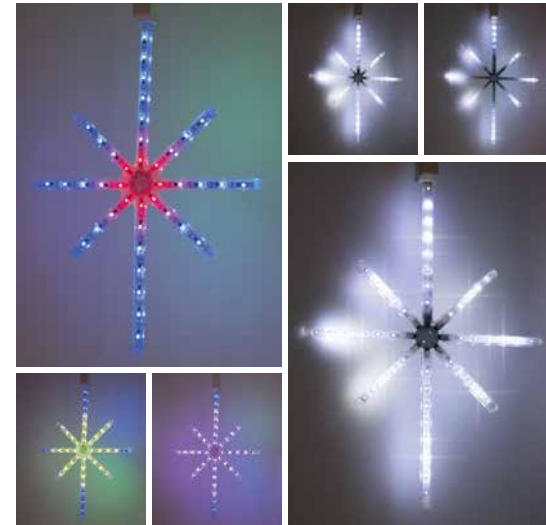

**Perfect in suspension or trees.**  
**Animated: Blast of light or colours.**  
 Lighting decorations to hang.

550076

550077

24V

REFERENCE	DESCRIPTION	DIMENSIONS	NB LED	LED	CABLE	P. / 24V
550555	Floko white	55 x 37 cm	2 x 48			9.6 W - 400 mA