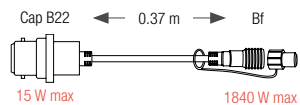

ADAPTER SOCKET B22 TO CONNECTOR B

REFERENCE	CABLE LENGTH
059910*	0.37 m