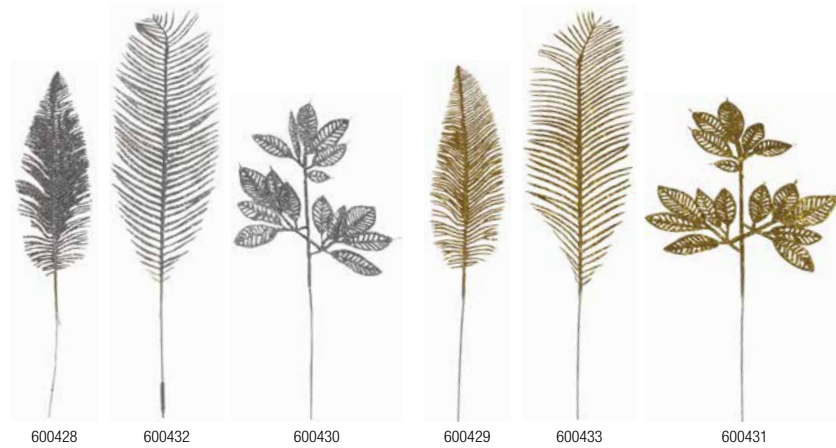

FEATHERS AND LEAVES

REFERENCE	DESCRIPTION	DIMENSIONS
600428	Little silver feather	43 x 8 cm
600429	Little golden feather	43 x 8 cm
600430	Silver leaves	36 x 20 cm
600431	Golden leaves	36 x 20 cm
600432	Width silver feather	50 x 12 cm
600433	Width golden feather	50 x 12 cm

A touch of nature and delicacy ...

Integrate decoration visible during the day into your illuminations. Suitable for use inside buildings not ruled by ERP. Packed by 12.