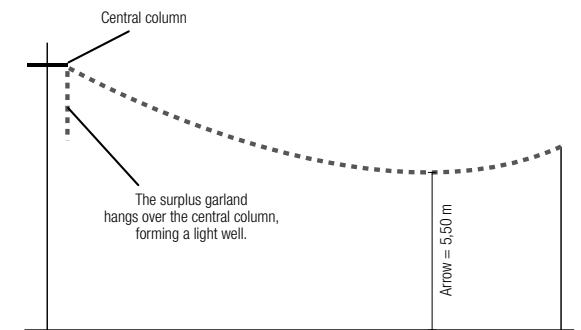

INSTALLING AN OCTAGONAL LIGHT MARQUEE

EXAMPLE: To fit a 30 m long square site with an octagonal LED light marquee

PREPARE THE ATTACHMENTS

Stretch 4 steel cables using the lamp column/lamp column kit (ref.113030) between the 4 poles at the edge of the future marquee.

CALCULATE THE SIZE OF THE OCTAGON

In order to get an octagon, stretch 4 steel cables inside the base square using the lamp column/lamp column kit (ref.113030). Do not forget to attach the suspension clips (ref.032198) on the peripheral cables to avoid the interior cables from moving.

$$\frac{30}{3,41} = 8,80 \text{ m}$$

Width of the square

You need to position the interior cables 8.8 m from the poles at the edge.

ATTACH THE GARLANDS

To install a garland, connect one end to a connector cable outlet attached to the central column. Then attach the other end of the garland to the steel cable at the edge, while making a curve (= grey dotted line).

The surplus garland may be used in 3 different ways :