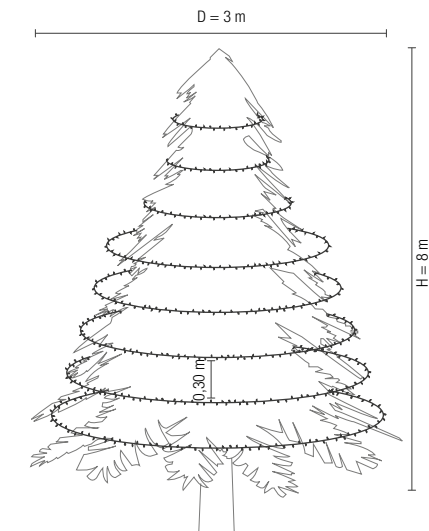

CALCULATE THE NUMBER OF GARLANDS (NG) REQUIRED

$$NG = \frac{125,6}{20} = 6,28$$

7 garlands are therefore required to decorate this tree.

N.B.: Depending on requirements, you can reduce or increase the space between the garlands:

- dense tree : 0,15 m
- normal tree : 0,30 m
- light tree : 0,50 m