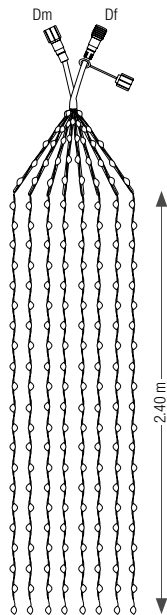

24V

REFERENCE	LENGTH	NB LED	LED	CABLE P. / 24V	EXT.
550219	2.40 m	1152	○	46 W - 1900 mA 1+2