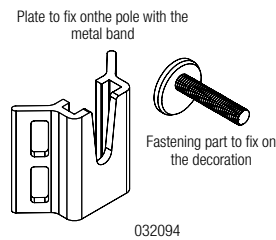

RAPIDE FIX

REFERENCE	DESCRIPTION	COMPOSITION
032242	4 sides Rapide Fix	4 plates with protection, 4 fastening parts, 4 washers, 8 nuts M10, 4 screws HM10x70, 8 washers Ø 10, 4 screws HM10x110
032094	Rapide Fix	1 plate, 1 fastening parts, 1 washer, 2 nuts M10, 1 screws HM10x70, 2 Ø 10 mm washers
032235	Wall plate Rapide Fix	1 plate, 1 fastening parts, 1 washer, 1 nut M10
032341	Multiple sides plate	Use to install a decoration in 4 or 8 sides, without a central pole.

Suitable for cylindrical, hexagonal or octagonal lamp columns of a diameter from 100 mm to 200 mm (for other types of lamp columns, please contact us).