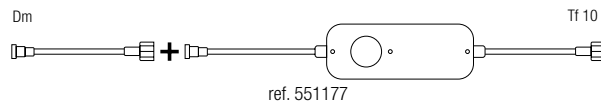

SPI CONTROLLERS AND CONNECTORS

24V

* NEW

REFERENCE	DESCRIPTION	L
551176*	Ethernet controller, 2 outputs, 2 000 pixels + 6.3 A output transformer	-
551177*	WiFi controller, 1 output	1 m