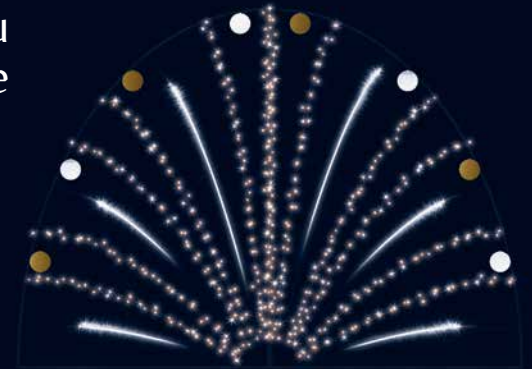

1

Arceau
Millésime

2