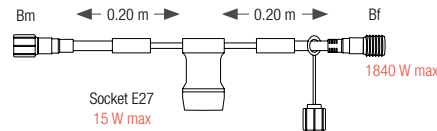

* NEW

CONNECTION CABLE BETWEEN GARLAND Ø 2.35 AND SOCKET

REFERENCE	CABLE LENGTH	CAP
059549	0.20 m	B22
032337	0.20 m	B22
050487	0.40 m	E27