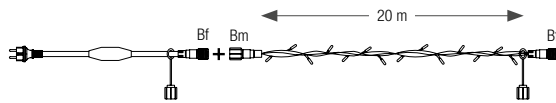

CANOA GARLANDS

230V

REFERENCE	LENGTH	NB LED	LED	CABLE	P. / 230V	EXTEND.
550643	20 m	136	○	—	13.5 W	100 m max
550644	20 m	136	●	—	13.5 W	100 m max