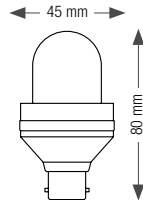

FLASH BULBS B22

REFERENCE	CULOT	DIAMETER	NB LED	LED P. / 230 V
051289	B22	45 mm	4	○ 0.9 W - 5 mA
051266	B22	45 mm	4	● 0.9 W - 5 mA
051269	B22	45 mm	4	● 0.9 W - 5 mA
051268	B22	45 mm	4	● 0.9 W - 5 mA
051267	B22	45 mm	4	● 0.9 W - 5 mA