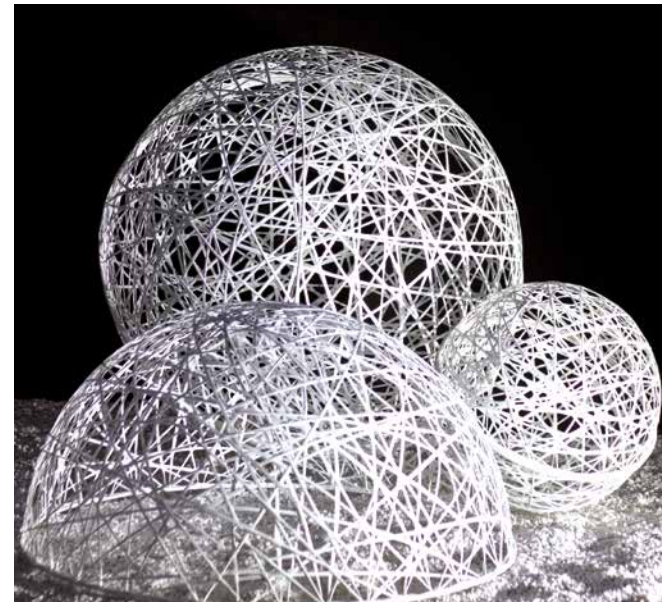

FIBERGLASS DECORATIONS

REFERENCE	DESCRIPTION	DIAMETER	HEIGHT	FIBER
050174	Half-sphere	50 cm	25 cm	☐
050172	Half-sphere	50 cm	25 cm	■
050176	Half-sphere	100 cm	50 cm	☐
050177	Half-sphere	100 cm	50 cm	■
050681	Water drop (top only)	50 cm	65 cm	☐
050682	Water drop (top only)	100 cm	125 cm	☐
050683	3D pot	100 cm	100 cm	☐
050180	Cone	60 cm	120 cm	☐
050182	Cone	115 cm	250 cm	☐
050184	Ribbon	50 cm	150 cm	☐

Can be decorated with garlands or illuminated with a projector.

Visible in daylight and easy to highlight at night. Light and strong structures. Available in different sizes. Water drops can be combined with half spheres.

050180