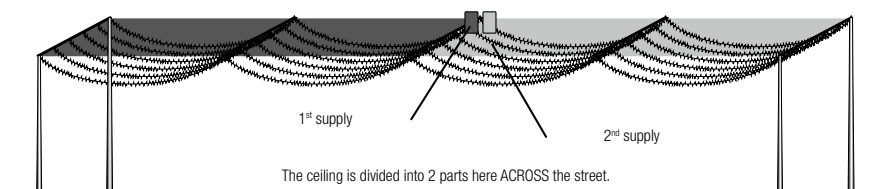

# INSTALLING AN OCTAGONAL LIGHT MARQUEE

EXAMPLE: To fit a 30 m long square site with an octagonal LED light marquee