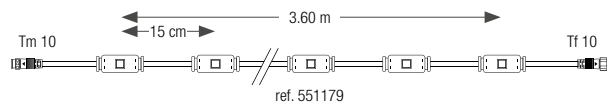

CONTROLLABLE MODULES

24V

REFERENCE	DESCRIPTION	LENGTH	SPACING	NB LED	LED	CABLE	P. / 230V
551178*	Modules A	60 cm	15 cm	5			10 W
551179*	Modules B	3.60 m	15 cm	25			38 W
551180*	Modules C	1.20 m	30 cm	5			10 W
551181*	Modules D	7.20 m	30 cm	25			38 W