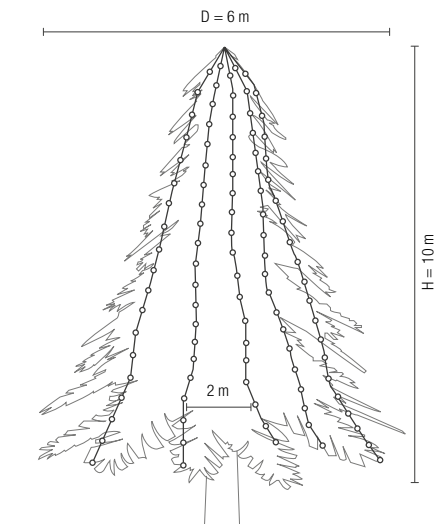

CALCULATE THE TOTAL LENGTH (TL) REQUIRED

$$TL = 10,44 \times 9,42 = 98,34 \text{ m}$$

➤ A 100 m B22 garland is therefore required.