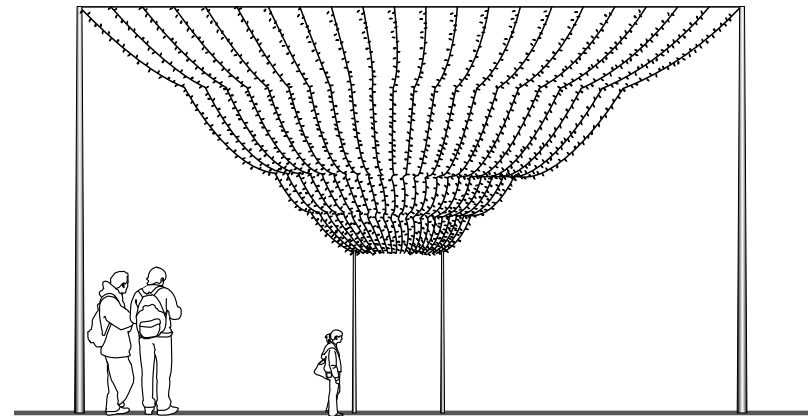

N.B.: For 10 m of garland, you can only cover 9.6 m of ceiling. You therefore need to have attachment points every 9.6 m or less.

CALCULATE THE NUMBER OF SUPPLIES (REF.550663 + 300002)

Given that a fixed LED garland uses 17W/230V, the total use for the ceiling will be:
 $84 \times 17 = 1428$ W.

We are limited in terms of power here by the power cable, which can handle a maximum power of 920W/230V

(because of the 4A rectifier). So: $\frac{1428}{920} = 1,55$

2 power cables are therefore required.