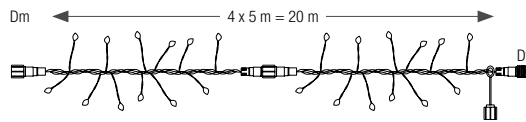

MICROLED BOAS

24V

REFERENCE LGT NB LED LED CABLE P. / 24V
550217 20 m 1600 ○ ≡ 24 W - 1000 mA

REFERENCE LGT NB LED LED CABLE P. / 24V
550218 20 m 1600 ○ ≡ 24 W - 1000 mA