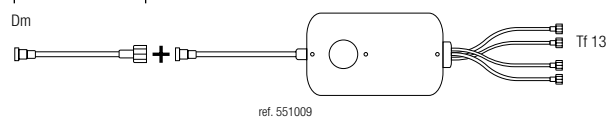

ACCESSORIES PLC

REFERENCE	DESCRIPTION	LENGTH	CABLE
550606	Indoor transformer on 48W/24V socket	-	-
061218	Transformer 1.25 A max. output	-	-
061219	Transformer 2.5 A max. output	-	-
061220	Transformer 4.16 A max. output	-	-
550628	Transformer 6.25 A max. output	-	-
550336	Transformer 2x 6.25 A max. output	-	-
550739	Twinkly Pro Extension cable	5 m	-
550740	Y connector for WiFi controller	30 cm	-
550754	Adapter Tm Ø7 to Tf Ø13	-	-
550762	Adapter Tm Ø13 to Tf Ø7	-	-
032371	Transformer power supply	-	-
300029	Ethernet cable	5 m	-
300030	Ethernet cable	10 m	-
300031	Ethernet cable	15 m	-