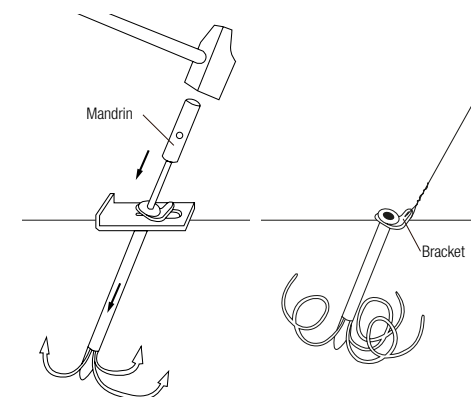

The mooring line is strong, economical and quick to install.

Specially designed for stony ground, it avoids all the disadvantages of traditional anchoring systems.