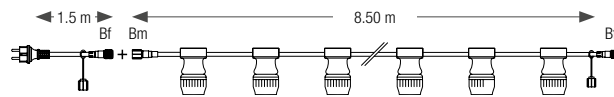

GARLAND WITHOUT BULB E27

230V

P&L 230V AC

REFERENCE	LENGTH	SOCKETS	CABLE	CABLE SECT°	P. BULB	EXT.
550236	10 m	20 E27		2 x 1.5 mm²	15 W max	100 m max

Extendable garland.

Supplied with socket, without bulb.

Each socket is equipped with a seal.