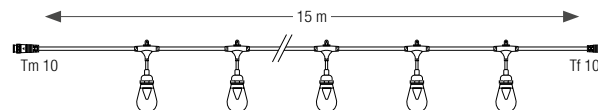

CONTROLLABLE GINGUETTE GARLAND

24V

REFERENCE	LENGTH	NB BULBS	Ø BULBS	NB LED	LED	CABLE	P. / 230V
551175*	15 m	50	S14	50			85 W