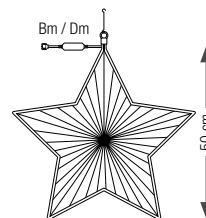

550233

050791