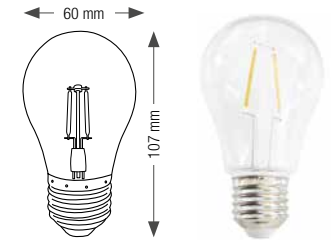

A60 LED FILAMENT BULBS E27

AC

* NEW

REFERENCE	CAP	DIAM.	NB LED	LED	GLOBE P. / 230 V
551078*	E27	60 mm	2	○ ○	2 W

551078

Large bulbs, very high luminosity. Filament effect.

Set of 5 bulbs. Transparent polycarbonate globe.