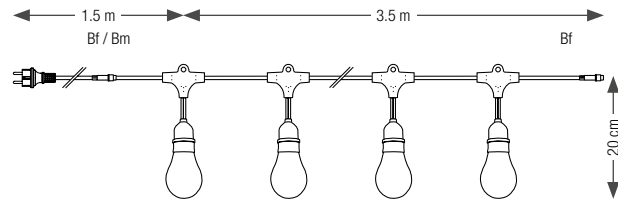

**Ready to use: power supply + garland + bulbs.**

Supplied with plug and E27 LED bulbs Ø 60 mm. Sockets equipped with seals. Coloured packaging.

**Extendable.**