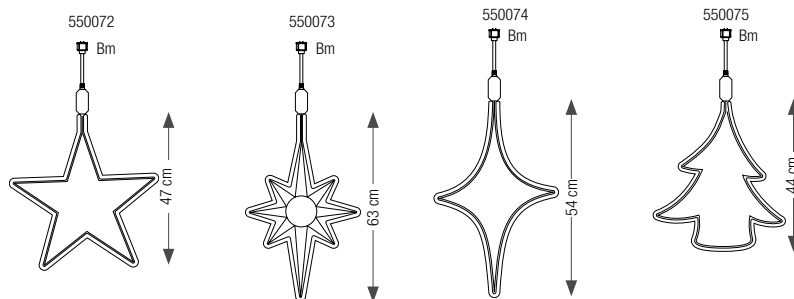

**Perfect in suspension or trees.**  
**Animated: Blast of light or colours.**  
 Lighting decorations to hang.

550076

550077

24V

REFERENCE	DESCRIPTION	DIMENSIONS	NB LED	LED	CABLE	P. / 24V
550555	Floko white	55 x 37 cm	2 x 48			9.6 W - 400 mA