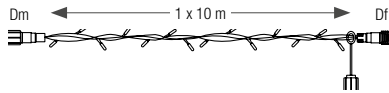

TITAN GARLANDS

24V

REFERENCE	LENGTH	NB LED	LED	CABLE	P. / 24V
550213	10 m	100	○	—	5.5 W - 229 mA
550214	10 m	100	●	—	5.5 W - 229 mA

REFERENCE	LENGTH	NB LED	LED	CABLE	P. / 24V
550211	10 m	100	○	—	5.5 W - 229 mA
550212	10 m	100	●	—	5.5 W - 229 mA
550334	10 m	100	●	—	5.5 W - 229 mA

Light strings in black rubber cable, to decorate trees safely.

Preprogrammed glittering effect (1/5 LED).
Compatible with our 24V transformers.
Maximum length in series: 80m of wire.

New extendable 24V range: find all accessories p.305.