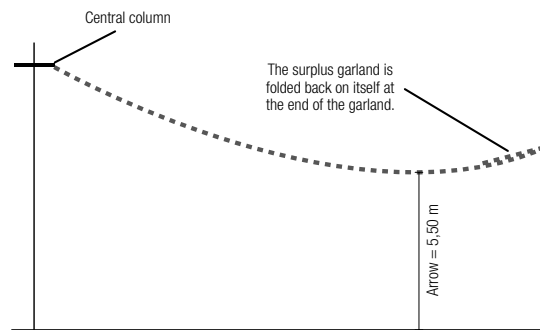

INSTALLING AN OCTAGONAL LIGHT MARQUEE

EXAMPLE: To fit a 30 m long square site with an octagonal LED light marquee

PREPARE THE ATTACHMENTS

Stretch 4 steel cables using the lamp column/lamp column kit (ref.113030) between the 4 poles at the edge of the future marquee.

CALCULATE THE SIZE OF THE OCTAGON

In order to get an octagon, stretch 4 steel cables inside the base square using the lamp column/lamp column kit (ref.113030). Do not forget to attach the suspension clips (ref.032198) on the peripheral cables to avoid the interior cables from moving.

$$\frac{30}{3,41} = 8,80 \text{ m}$$

Width of the square

You need to position the interior cables 8.8 m from the poles at the edge.

ATTACH THE GARLANDS

To install a garland, connect one end to a connector cable outlet attached to the central column. Then attach the other end of the garland to the steel cable at the edge, while making a curve (= grey dotted line).

The surplus garland may be used in 3 different ways :