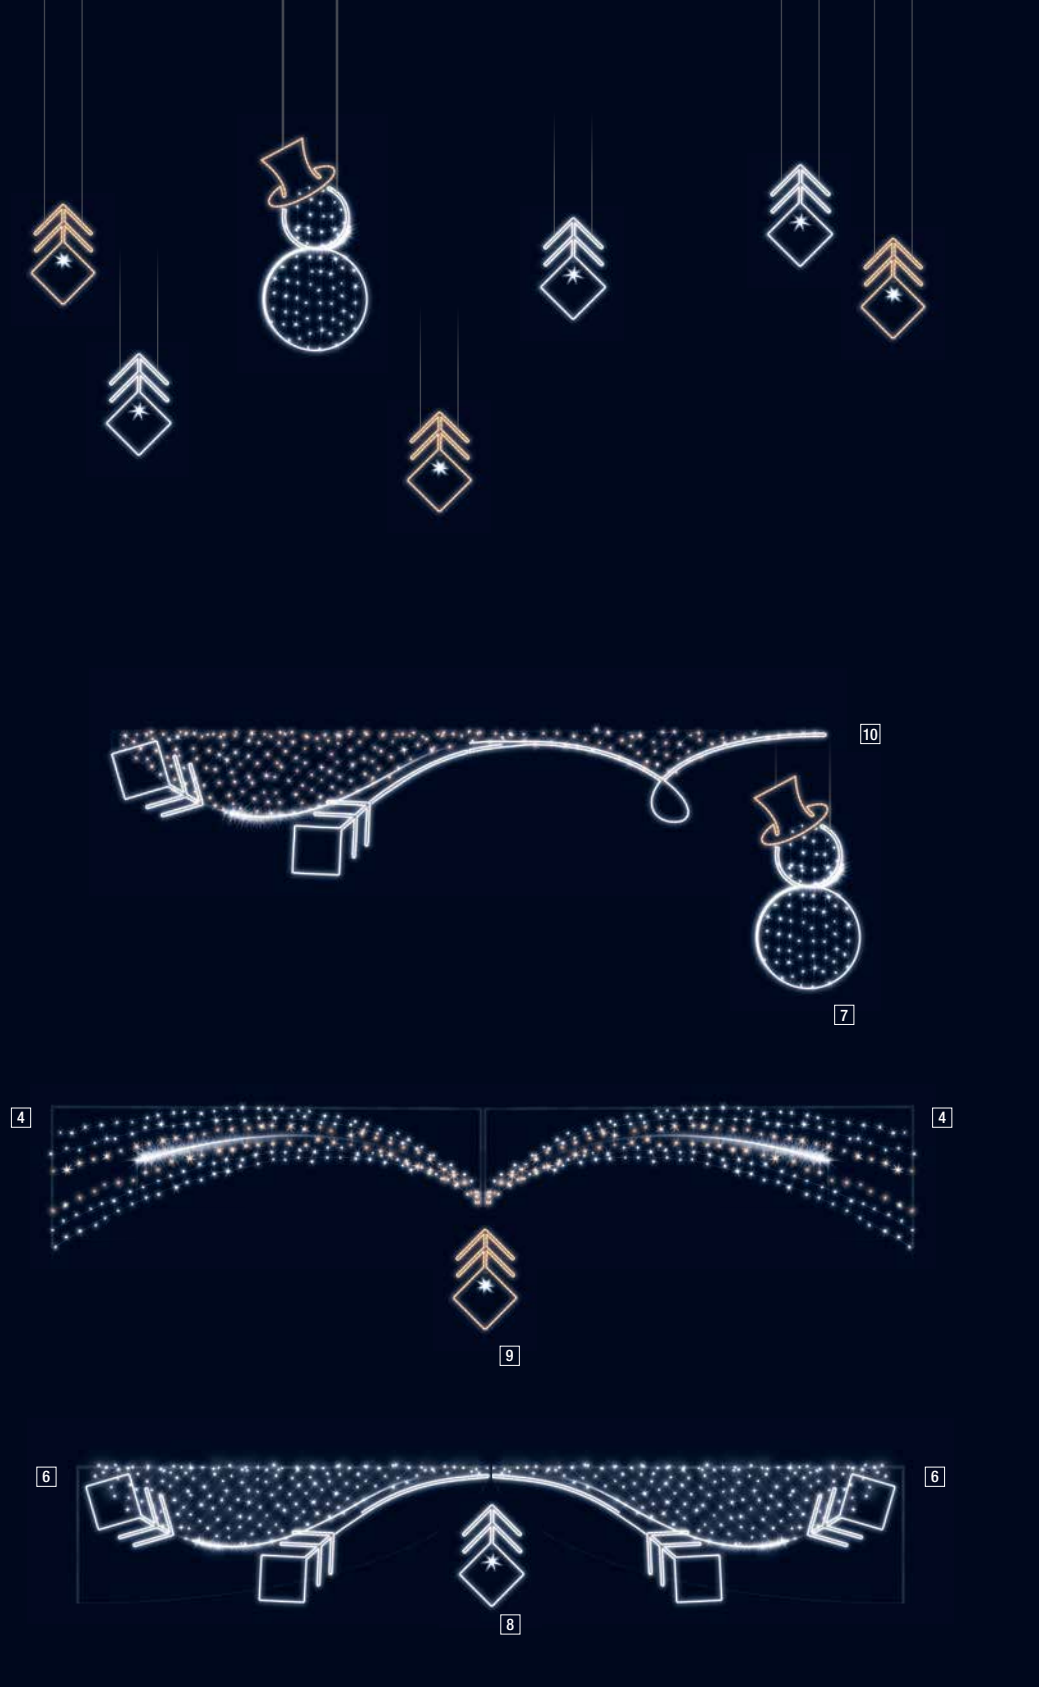

# Frosty Christmas

**1** ESSENTIEL  
171176 TESS  
Lamp column and across street  
L 1 x H 1 m.  
☼ Ⓞ ● ● ● ●

**2** 203325 FROST OR  
Lamp column  
L 1 x H 1 m.  
☼ Ⓞ Ⓞ ● ● ● ●

**3** ESSENTIEL  
171048 ROMÉO  
Lamp column and across street  
L 1 x H 1 m.  
☼ Ⓞ Ⓞ ● ● ● ●