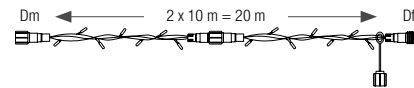

24V

REFERENCE	LENGTH	NB LED	LED	CABLE P. / 24V
550558	20 m	168		4.1 W - 170 mA