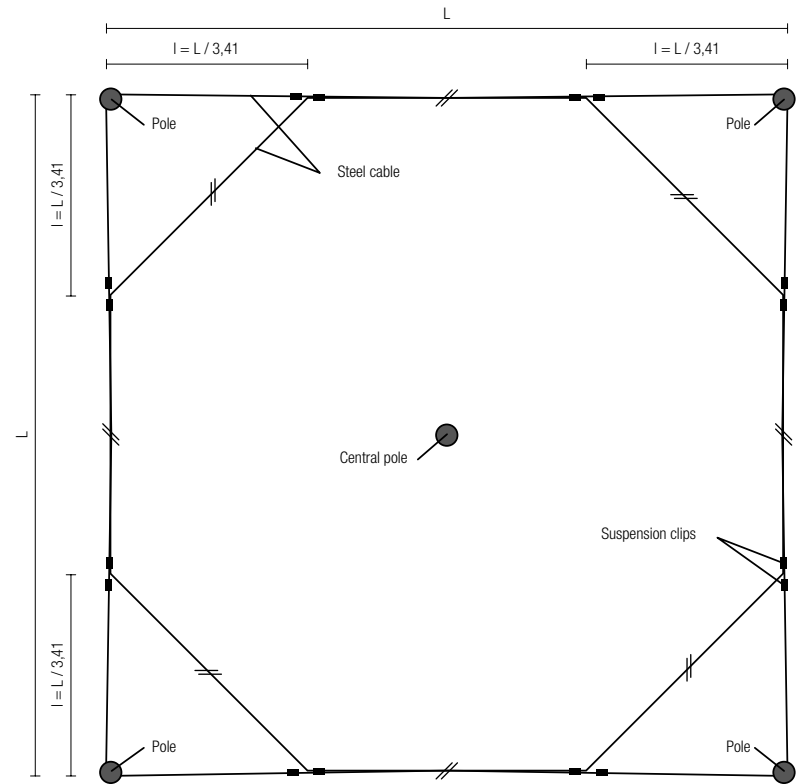

INSTALLING AN OCTAGONAL LIGHT MARQUEE

EXAMPLE: To fit a 30 m long square site with an octagonal LED light marquee

PREPARE THE ATTACHMENTS

Stretch 4 steel cables using the lamp column/lamp column kit (ref.113030) between the 4 poles at the edge of the future marquee.

CALCULATE THE SIZE OF THE OCTAGON

In order to get an octagon, stretch 4 steel cables inside the base square using the lamp column/lamp column kit (ref.113030). Do not forget to attach the suspension clips (ref.032198) on the peripheral cables to avoid the interior cables from moving.

$$\frac{30}{3,41} = 8,80 \text{ m}$$

Width of the square

You need to position the interior cables 8.8 m from the poles at the edge.

ATTACH THE GARLANDS

To install a garland, connect one end to a connector cable outlet attached to the central column. Then attach the other end of the garland to the steel cable at the edge, while making a curve (= grey dotted line).

The surplus garland may be used in 3 different ways :