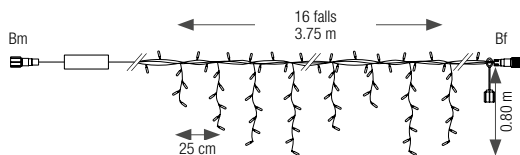

CEILING LIGHTS

230V

REFERENCE	DIMENSIONS	NB LED	LED	CABLE	P. / 230V	LARG. MAX
050506	H 30 x L 2 m	480	○	≡	32 W	1+9
059839	H 30 x L 2 m	480	●	≡	32 W	1+9
550836	H 30 x L 2 m	480	●	≡	32 W	1+9

Starry sky effect to your streets or town square.

Preprogrammed glittering effect (1/5 LED), and staggered lights any 25 cm intervals (i.e. total interval of 50 cm on the same drop). Height max. 100 m.

REFERENCE	DIMENSIONS	NB LED	LED	CABLE	P. / 230V	LARG. MAX.
059098	H 30 x L 2 m	480	○	≡	40 W	1+7
050526	H 30 x L 2 m	480	●	≡	27,9 W	1+7

ICICLE LIGHT SPARKLE

230V

REFERENCE	DIMENSIONS	NB LED	LED	CABLE	P. / 230V	EXTEND.
551172*	H 0.80 x W 3.75 m	132	○	≡	50 W	1+9

Sparkling and crackling effect.

Crackling effect on the collector cable, spinning effect on the down conductors. Requires a unrectified power cable. Extendable in width.

See the animation