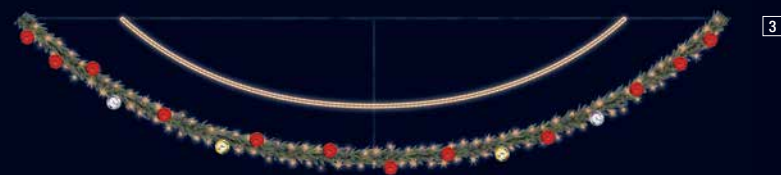

20

21

21

- 1 204496 LANTERNE  
Lamp column  
L 1 x H 2 m. Also available in daylight garlands green or white.  
☼ ○
- 2 202954 WANDA  
Lamp column and across street  
L 1 x H 1 m. Also available in daylight garlands green or white.  
☼ ☉
- 3 202942 MERRY  
4 202932 ELFIE  
Lamp column and across street  
L 1 x H 1 m. Also available in daylight garlands green or white.  
☼ ☉
- 5 204498 LANTERNE  
Lamp column  
L 1 x H 3 m. Also available in daylight garlands green or white.  
☼ ○
- 6 202958 WANDA  
7 202946 MERRY  
8 202936 ELFIE  
Lamp column and across street  
L 1 x H 3 m. Also available in daylight garlands green or white.  
☼ ☉
- 9 204500 LANTERNE  
Globe  
Ø 1.2 m. Also available in daylight garlands green or white.  
☼
- 10 201978 COURONNE VINTAGE  
Suspension  
L 1 x H 1.2 m.  
☼
- 11 201975 FLOCON VINTAGE  
Suspension  
L 1 x H 1 m.  
☼
- 12 201977 ETOILE VINTAGE  
Suspension  
L 1 x H 1 m.  
☼
- 13 204501 LANTERNE  
Across street  
L 2 x H 1.3 m. Also available in daylight garlands green or white.  
☼ ○
- 14 204502 LANTERNE  
Across street  
L 3 x H 1.3 m. Also available in daylight garlands green or white.  
☼ ○
- 15 203298 ZÉBULON OR  
Suspension  
H 1 x W 1 m.  
☼ ☉ ○ ●
- 16 203669 NOËL OR  
Suspension  
L 2.7 x H 2 m.  
☼ ☉ ○ ○
- 17 204499 LANTERNE  
Suspension  
L 0.5 x H 1 m.  
☼
- 18 201976 BOULE VINTAGE  
Suspension  
L 1 x H 1.28 m.  
☼ ☉
- 19 202957 WANDA  
Lamp column across street  
L 1 x H 2.5 m. Also available in daylight garlands green or white.  
☼ ☉
- 20 202945 MERRY  
Lamp column and across street  
L 1 x H 2.5 m. Also available in daylight garlands green or white.  
☼ ☉
- 21 202935 ELFIE  
Lamp column and across street  
L 1 x H 2.5 m. Also available in daylight garlands green or white.  
☼ ☉