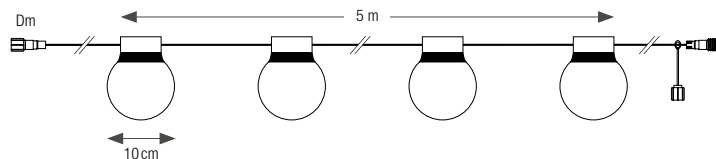

GLOBES GARLAND

24V

P&L
24V DC * NEW

REFERENCE	LENGTH	BULB	NB LED	LED	CABLE	P. / 24V
551162*	5m	10	30			5.28 W - 220 mA
551163*	5m	10	30			5.28 W - 220 mA
551164*	5m	10	30			5.28 W - 220 mA