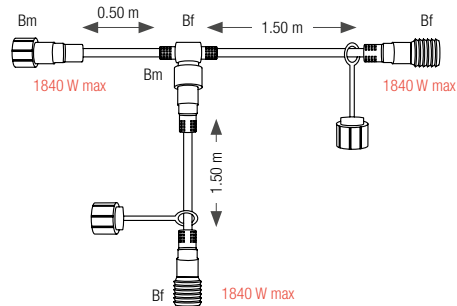

## Y-CONNECTORS

REFERENCE	CABLE LENGTH
058814	1.50 m