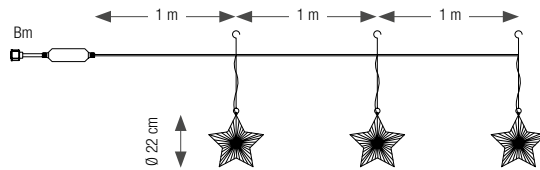

## STELLIZ GARLANDS

230V

REFERENCE	LENGTH	NB LED	LED	CABLE P. / 230V
050793	3 m	180	○	≡ 11 W
050795	3 m	180	●	≡ 11 W

**Radiant animation.**

One hook per star.

*Velaux, France*