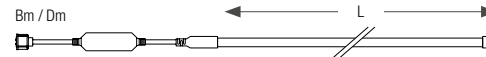

### ACCESSORY 230V

REFERENCE	DESCRIPTION	LENGTH
032376	White power supply cable	L 3 m

Béziers, France