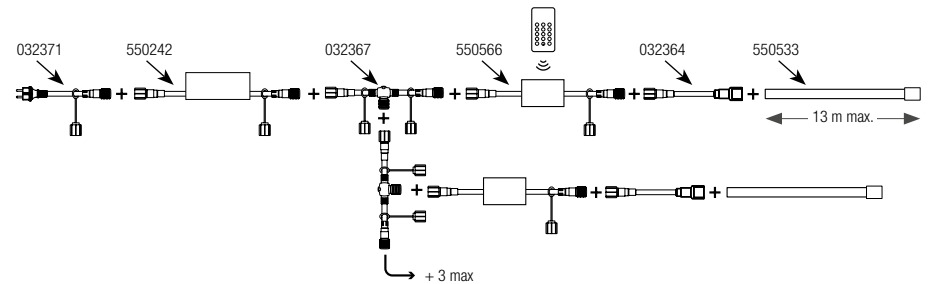

ACCESSORIES BEYOND TRANSFORMER 36V

REFERENCE	DESCRIPTION	LENGTH	CABLE
032367	T-connector	25 cm	
032366	Extend power cable	1 m	
550244	Extend power cable	2 m	
032368	Connector 6 falls	1 m	
032365	Connection rope light to garland	30 cm	
032364	Connection garland to rope light	30 cm	

Example of cabling plan 36V: