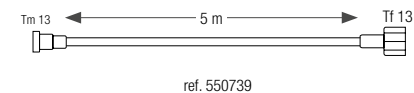

Carcassonne lights up with a multicoloured marquee that can be controlled by smartphone.