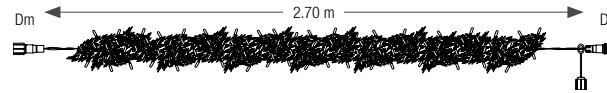

CHRISTMAS TREE GARLAND

24V

REFERENCE	LENGTH	NB LED	LED	CABLE	P./24V
550989*	2.70 m	200	●	■	7 W - 291 mA