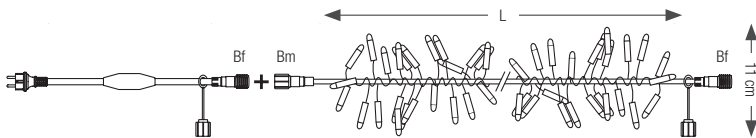

BOAS

230V

REFERENCE	LENGTH	NB LED	LED	CABLE P. / 230V	EXTEND.
059914	1 m	100	○	7 W	1+47
050505	1 m	100	●	7 W	1+47
550818	1 m	100	●	7 W	1+47
059785	6 m	600	○	42 W	1+7
050504	6 m	600	●	42 W	1+7
550819	6 m	600	●	42 W	1+7
550651	1 m	100	○	7 W	1+47
550652	1 m	100	●	7 W	1+47
550653	6 m	600	○	42 W	1+7
550654	6 m	600	●	42 W	1+7

REFERENCE	LENGTH	NB LED	LED	CABLE P. / 230V	EXTEND.
550925	1 m	100	○	10 W	1+47
550926	1 m	100	●	10 W	1+47