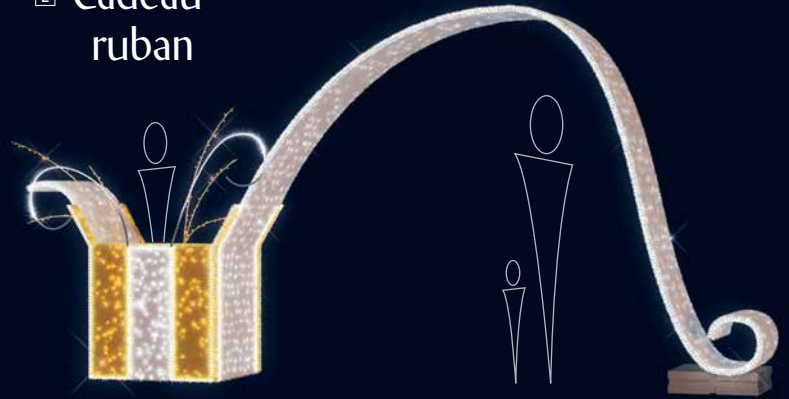

2 Cadeau
ruban