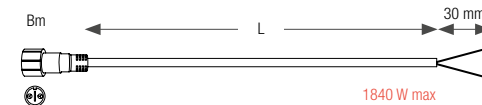

2 WIRE STRIPPED MALE CABLES ALLOWING TO SUPPLY A DECOR

REFERENCE	CABLE	LENGTH
058940		3 m
032188		0.30 m