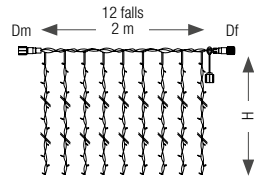

CURTAIN LIGHTS

24V

REFERENCE	HGT.	LARG.	NB LED	LED	CABLE	P. / 24V	EXTEND.
550063	2 m	2 m	240	○	≡	16.5 W - 687.5 mA	1+2
550064	2 m	2 m	240	●	≡	16.5 W - 687.5 mA	1+2
550065	3 m	2 m	360	○	≡	32 W - 1333 mA	1+1
550066	3 m	2 m	360	●	≡	32 W - 1333 mA	1+1
550067	5 m	2 m	360	○	≡	32 W - 1333 mA	1+1
550068	5 m	2 m	360	●	≡	32 W - 1333 mA	1+1

**Extendable 24V range:
find all accessories p.305.**

Preprogrammed glittering effect (1/5 LED).
Width can be extended. Translucent cable
for further discretion. Encapsulated LED.
Compatible with our 24V transformers.