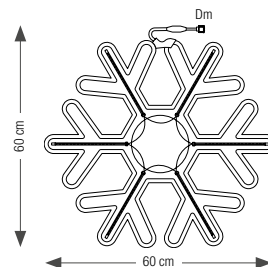

DOUBLE SUR'LINE DECORATIONS

24V

REFERENCE	DESCRIPTION	WIDTH	HGT.	LED	CABLE	WEIGHT	P. / 24V
550500	Shooting snowflake	60 cm	60 cm	○	—	1.3 Kg	45 W - 1.9 mA
550499	Shooting snowflake	60 cm	60 cm	○	—	1.3 Kg	45 W - 1.9 mA

550499