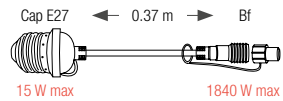

ADAPTER SOCKET E27 TO CONNECTOR B

REFERENCE	CABLE LENGTH
551165*	0.37 m