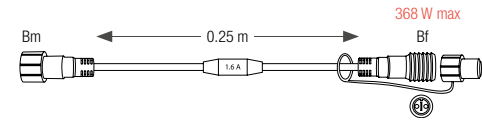

RECTIFIED CONNECTOR Ø 2.35

REFERENCE	CABLE	LENGTH
059550		0.25 m
032377		0.25 m