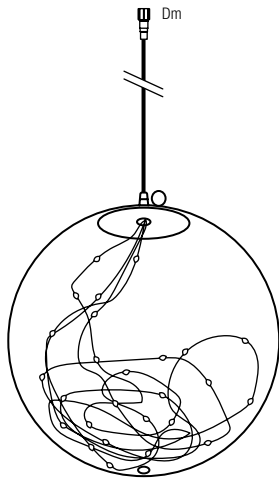

MICROLED GLOBES

24V

REFERENCE	DIMENSIONS	NB LED	LED	CABLE	P. / 24V
550523	Ø 20 cm	80	○	≡	2,8 W - 113 mA
550524	Ø 30 cm	100	○	≡	3 W - 130 mA
550525	Ø 40 cm	200	○	≡	5,4 W - 220 mA

Next generation microLED, 3 times brighter. Extendable 24V range: find all accessories p.301.

Attachment ring. Suitable for outdoor use or inside buildings not ruled by ERP. Supplied without sling. Compatible with our 24V transformers. Maximum distance between the first and the last product: 80m of wire.

ACCESSORIES

REFERENCE	DESCRIPTION	CHARACTERISTICS
050768	sling 1 m	Maximum load 15 kg - Indoor only
050769	sling 3 m	Maximum load 15 kg - Indoor only
051039	sling 2 m	Maximum load 90 kg - Outdoor