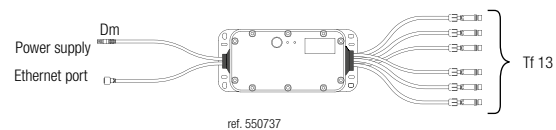

PLC CONTROLLERS AND CONNECTORS

24V

REFERENCE	DESCRIPTION	LENGTH
550737	Ethernet controller, 6 outputs, 1500 pixels, supplied without plug	-
550738	WiFi controller, 1 output, 500 pixels RGB	1 m
551009*	WiFi controller, 4 outputs, 500 pixels RGB	1 m
550763	WiFi Router - POE⁽¹⁾ 4G, IP65	1 m
550645	6 output Ethernet switch, POE, IP65	1 m

⁽¹⁾ Power Over Ethernet

Do not use this cable with ref. 550606