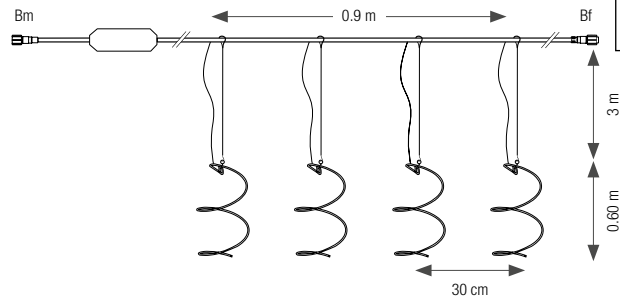

## ZEF CURTAIN LIGHT SPARKLE

230V

REFERENCE	WIDTH	HGT.	NB LED	LED	CABLE	P. / 230V	EXTEND.
551174*	0.9 m	3.60 m	240	○	—	49 W	1+3
551173*	0.9 m	3.60 m	240	●	—	49 W	1+3

**Scrolling animation for your trees and city entrances.**