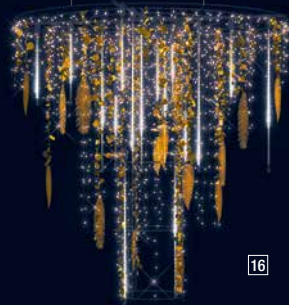

Lustre plumes

15

16

17

18

Onde enchantée

19

A fabulous Christmas

1 203810 RAPHAËL OR Suspension L 0.45 x H 1.2 m. ☼ Ⓞ Ⓞ Ⓞ ● ●	11 203812 PETIT RAPHAËL OR Suspension L 0.08 x H 0.75 m. ☼ Ⓞ Ⓞ ● ●
2 203249 COURONNE DREAM Suspension L 1.2 x H 1.2 x D 0.2 m. ☼	12 202153 AURORE Suspension L 1 x H 1 m. ☼ Ⓞ Ⓞ ●
3 203809 RAPHAËL OR Lamp column and across street L 1 x H 1.5 m. ☼ Ⓞ Ⓞ ● ●	13 202154 AURORE OR Suspension L 1 x H 1 m. ☼ Ⓞ Ⓞ ●
4 202134 AURORE OR Lamp column and across street L 1 x H 1 m. ☼ Ⓞ Ⓞ ●	14 203807 RAPHAËL OR Lamp column and across street L 1 x H 2.5 m. ☼ Ⓞ Ⓞ ● ●
5 203001 AURA Lamp column and across street L 1 x H 1 m. Also available in day- light garlands green or white. ☼	15 203413 LUSTRE PLUMES 3D suspension H 2 x Ø 2 m. ☼ Ⓞ Ⓞ ●
6 203806 RAPHAËL OR Lamp column and across street L 1 x H 3 m. ☼ Ⓞ Ⓞ ● ●	16 203657 LUSTRE PLUMES OR 3D suspension H 2 x Ø 2 m. ☼ Ⓞ Ⓞ ●
7 202150 AURORE OR Lamp column and across street L 1 x H 3 m. ☼ Ⓞ Ⓞ ●	17 202158 AURORE OR Globe L 1.15 x H 2.07 m. ☼ Ⓞ Ⓞ ●
8 203005 AURA Lamp column and across street L 1 x H 3 m. Also available in day- light garlands green or white. ☼	18 202999 GLOBE AURA Globe L 1.15 x H 2.07 m. ☼
9 203000 AURA Suspension L 1 x H 1 m. Also available in day- light garlands green or white. ☼	19 203253 ONDE ENCHANTÉE BLANC 3D Suspension Ø 3.5 x H 3.5 m Also available in daylight garlands green or white. ☼
10 203811 GRAND RAPHAËL OR Suspension L 0.13 x H 1.2 m. ☼ Ⓞ Ⓞ ● ●