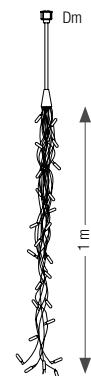

BOUQUETS

20 branches
per bouquet

ANGEL HAIR

Perfect in suspension
or trees.

230 V: Don't forget your power
supply.
Work on 120V to 230V.

**Extendable 24V range: find all
accessories p.305.**

Compatible with our 24V
transformers.

230V

REFERENCE	DIAMETER	NB LED	LED	CABLE	P. / 230V
050763	50 cm	100	○	≡	7 W
050764	50 cm	100	○	≡	7 W

REFERENCE	DIAMETER	NB LED	LED	CABLE	P. / 230V
051187	50 cm	100	●	≡	5 W

24V

REFERENCE	DIAMETER	NB LED	LED	CABLE	P. / 24V
550559	50 cm	100	○	≡	7.2 W - 300 mA

REFERENCE	DIAMETER	NB LED	LED	CABLE	P. / 24V
550560	50 cm	100	●	≡	9.6 W - 400 mA

230V

REFERENCE	LENGTH	NB LED	LED	CABLE	P. / 230V
050602	1 m	150	○	≡	25 W
050603	1 m	150	●	≡	25 W

REFERENCE	LENGTH	NB LED	LED	CABLE	P. / 230V
051179	1 m	150	●	≡	9 W

24V

REFERENCE	LENGTH	NB LED	LED	CABLE	P. / 24V
550561	1 m	150	○	≡	9.5 W - 400 mA
550562	1 m	150	●	≡	9.5 W - 400 mA

REFERENCE	LENGTH	NB LED	LED	CABLE	P. / 24V
550563	1 m	150	●	≡	14.4 W - 600 mA