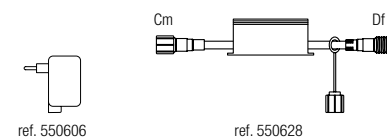

Carcassonne lights up with a multicoloured marquee that can be controlled by smartphone.