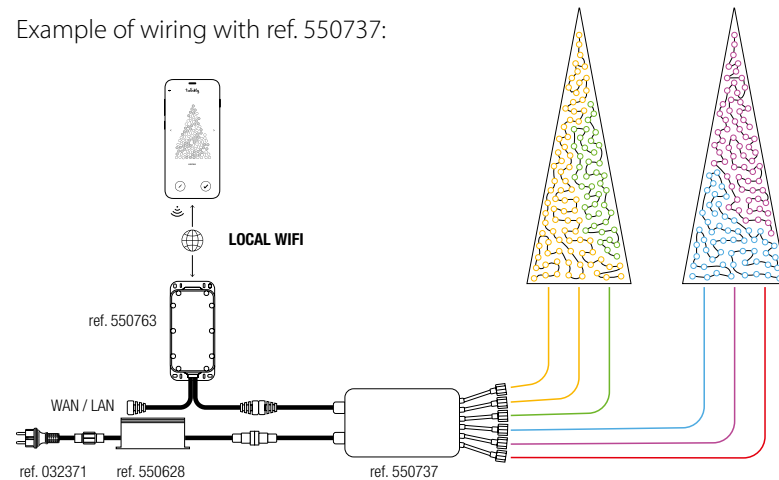

Synchronised Twinkly Pro modules and lights illuminate the façades and the Portofino tree.

Example of wiring with ref. 550737:

Example of wiring with ref. 550738: