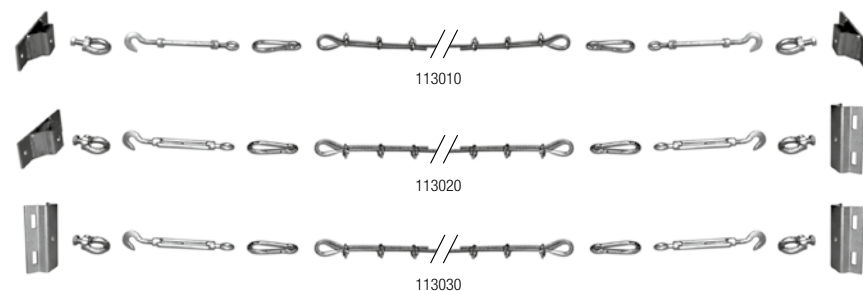

OUR INSTALLATIONS

ACCROSS STREET ACCESSORIES

REFERENCE	DESCRIPTION	COMPOSITION
113010	Wall/wall kit (for Ø 6 mm cable)	2 capstan screws M12, 2 tensioners, 2 alpine karabiners 100 mm, 2 shackles, 6 cable grip, 2 wall plates - Kits delivered without cable
113020	Wall/lamp column kit (for Ø 6 mm cable)	2 tensioners, 2 alpine karabiners 100 mm, 2 shackles, 6 cable grip, 1 post plate + 1 wall plate + 2 capstan screws - Kits delivered without cable
113030	Lamp column/lamp column kit (for Ø 6 mm cable)	2 tensioners, 2 alpine karabiners 100 mm, 2 shackles, 6 cable grip, 2 post plates + 2 capstan screws M12 - Kits delivered without cable
031855	Wall plate	Supplied by unit
031852	Capstan screws	1 ring, 1 screws de 12 x 20 mm
100504	Tensioner	Supplied by unit - 235 kg max
031895	Alpine karabiners 100 mm	Supplied by 10, Ø10 mm
122900	Shackles	Supplied by 10 for Ø6mm cable
101500	Cable grips 6 mm	Supplied by 10
032335	Self-locking gripple system	2 6-mm self-locking Gripples, 1 setting key. Use on 6-mm diameter non-sheathed cable (not supplied)
060726	Steel cable 4 mm with sleeve at 6 mm	Length 100 m - 1 260 kg max. break load
100503	Shackles	Supplied by 10
031990	Fastening kit	1 nut, 1 washer, 1 capstan screw M12, 1 alpine karabiner 100 mm - 930 kg max.

Assemble in 3 stages:

Choose a bracket according to the decoration width. Plan the hanging kit. Plan on the metal band and the clips.