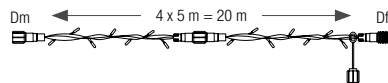

REFERENCE	LENGTH	NB LED	LED	CABLE	P. / 24V
550565	20 m	200	●	—	4.8 W - 200 mA

Flame effect.

One out of every two LEDs flickers to give the effect of a candle.

Extendable 24V range: find all accessories p.305.

Compatible with our 24V transformers.

Maximum length in series: 80m of wire.