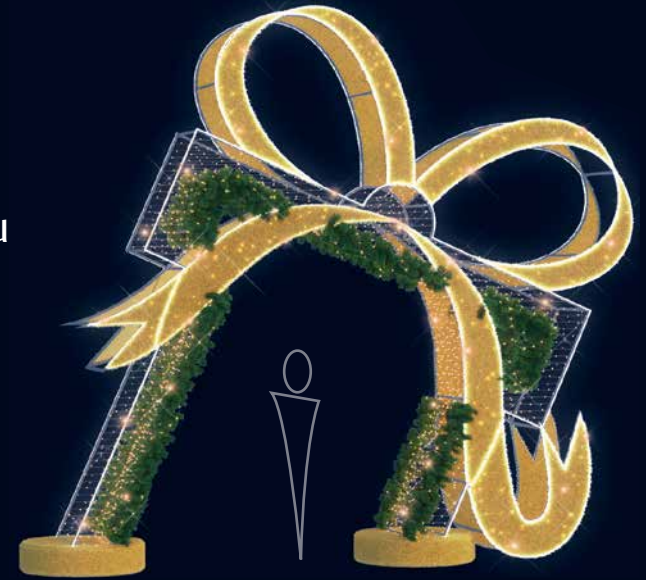

- 6 202226-24V PASSAGE DE NOËL  
3D floorstanding decoration  
L 4.85 x H 4 x D 2 m.  
*Don't forget your set-up accessories  
which are sold separately.*

Boule étoilée

Création  
2022

Arche  
Cadeau

Kiosque