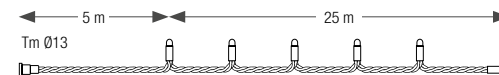

CONTROLLABLE CURTAINS

24V

REFERENCE	DIMENSIONS	NB LED	LED	CABLE	P. / 230V
550741	H 4 x L 0.50 m	250			34.5 W
550742	H 4 x L 0.50 m	250			34.5 W
550743	H 4 x L 0.50 m	250			34.5 W

CONTROLLABLE ICICLE LIGHTS

24V

REFERENCE	DIMENSIONS	NB LED	LED	CABLE	P. / 230V
550966	H 0.80 x L 5 m	250			34.5 W
550968	H 0.80 x L 5 m	250			34.5 W
550967	H 0.80 x L 5 m	250			34.5 W

CONTROLLABLE GARLANDS

24V

REFERENCE	LENGTH	NB LED	LED	CABLE	P. / 230V
550744	25 m	250			35 W
550745	25 m	250			30 W
550746	25 m	250			25 W
550747	25 m	250			25 W
550748	25 m	250			35 W
550749	25 m	250			35 W