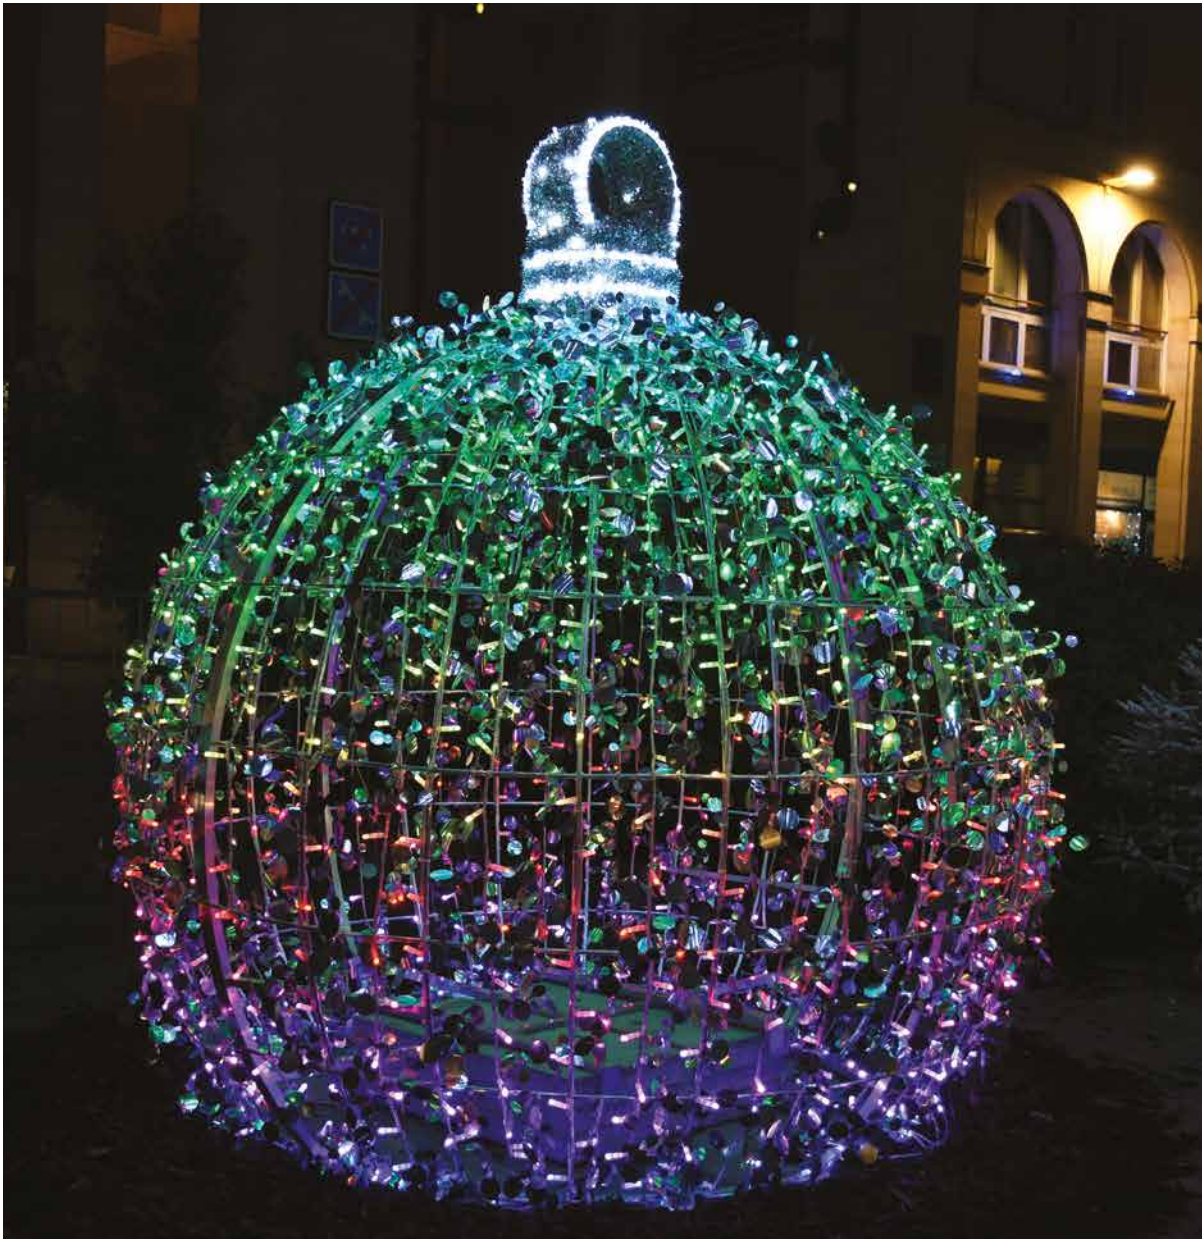

*Boule M Infinity & Sapin Cristal Infinity
Les vitrines d'Épernay*