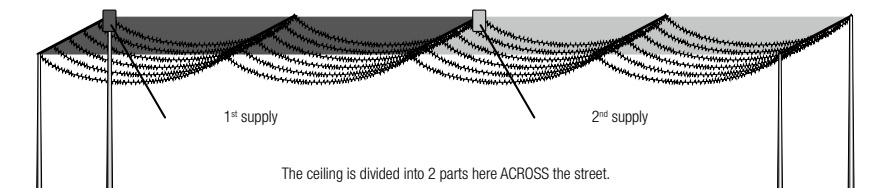

# INSTALLING AN OCTAGONAL LIGHT MARQUEE

EXAMPLE: To fit a 30 m long square site with an octagonal LED light marquee