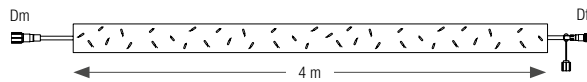

RIBBON LIGHTS FOR POLE

24V

REFERENCE	L.	LARG.	NB LED	LED	MAT	P./24V
550170	4 m	20 cm	104	●	■	4.7 W - 195 mA
550171	4 m	20 cm	104	●	■	4.7 W - 195 mA
550548	4 m	20 cm	104	○	□	3.8 W - 158 mA