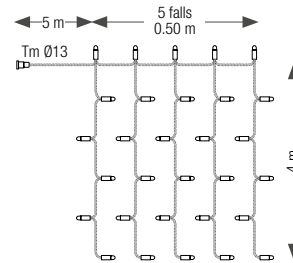

## CONTROLLABLE CURTAINS

24V

REFERENCE	DIMENSIONS	NB LED	LED	CABLE	P. / 230V
550741	H 4 x L 0.50 m	250			34.5 W
550742	H 4 x L 0.50 m	250			34.5 W
550743	H 4 x L 0.50 m	250			34.5 W