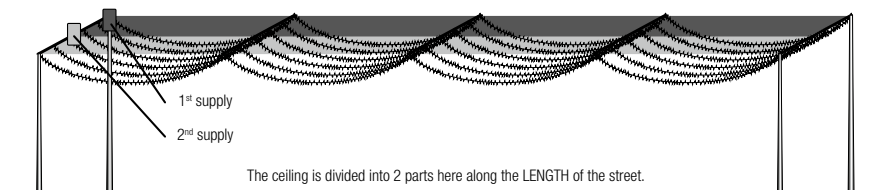

# INSTALLING AN OCTAGONAL LIGHT MARQUEE

EXAMPLE: To fit a 30 m long square site with an octagonal LED light marquee