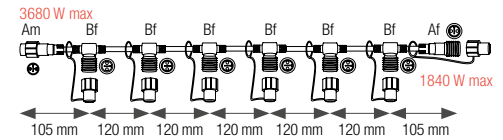

COLLECTOR CABLE 6 FALLS

REFERENCE	CABLE LENGTH
059241	0.80 m
059240	0.80 m