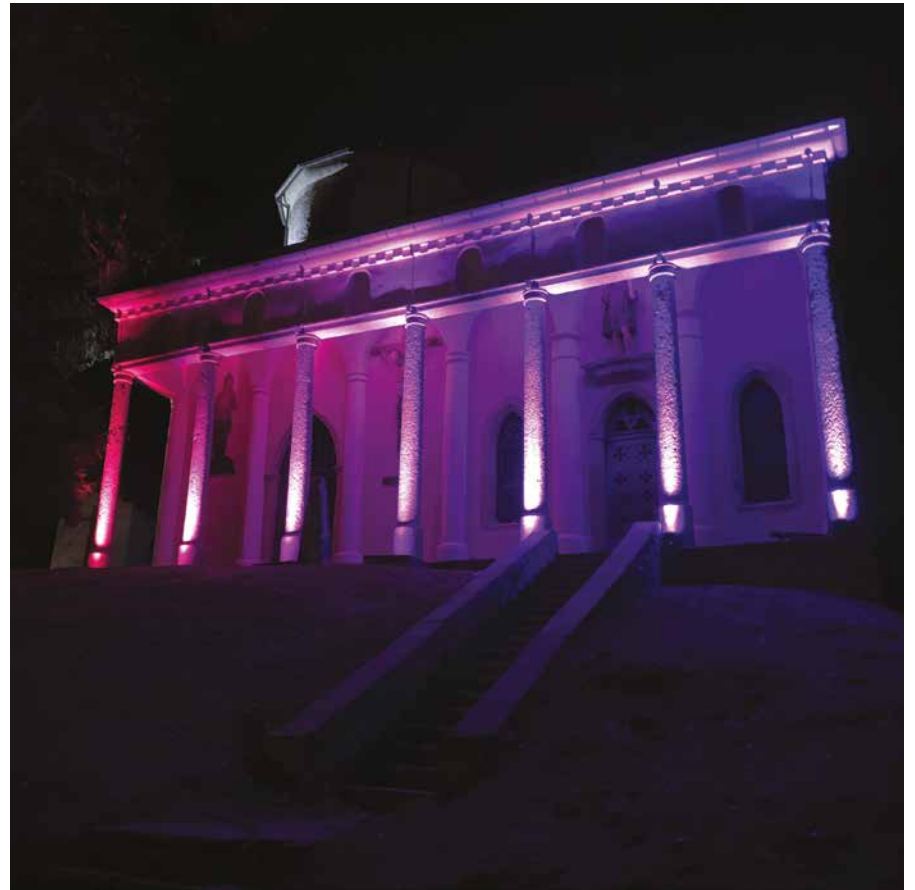

e-deco by Leblanc, Aristide Briand bridge  
Laval

Frisquet La Plagne

Bonnet de ski  
La Plagne

*Ballon Infinity - Jean Jaurès square  
Béziers*

Snowball Infinity, Étoile Infinity - Jean Jaurès square  
Béziers

Architectural lighting on the town hall  
Albert

*Architectural lighting - Place de la Liberté  
Brest*

*Architectural lighting  
Megève*

*e-deco by Leblanc - Cours de l'Intendance  
Bordeaux*

Town hall  
Saint-Mandé