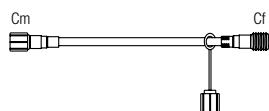

REFERENCE	DESCRIPTION	LENGTH	CABLE P. MAX/ 230V
032372	Bipolar extension cable + grounding	2 m	1840 W