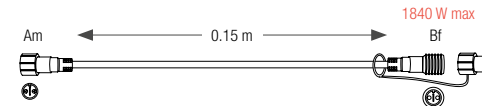

ADAPTER FROM Ø 2.75 TO Ø 2.35

REFERENCE	CABLE	LENGTH
059238		0.15 m