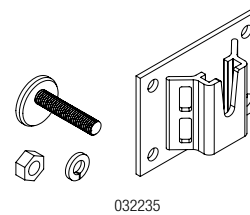

RAPIDE FIX

REFERENCE	DESCRIPTION	COMPOSITION
032242	4 sides Rapide Fix	4 plates with protection, 4 fastening parts, 4 washers, 8 nuts M10, 4 screws HM10x70, 8 washers Ø 10, 4 screws HM10x110
032094	Rapide Fix	1 plate, 1 fastening parts, 1 washer, 2 nuts M10, 1 screws HM10x70, 2 Ø 10 mm washers
032235	Wall plate Rapide Fix	1 plate, 1 fastening parts, 1 washer, 1 nut M10
032341	Multiple sides plate	Use to install a decoration in 4 or 8 sides, without a central pole.

Suitable for cylindrical, hexagonal or octagonal lamp columns of a diameter from 100 mm to 200 mm (for other types of lamp columns, please contact us).