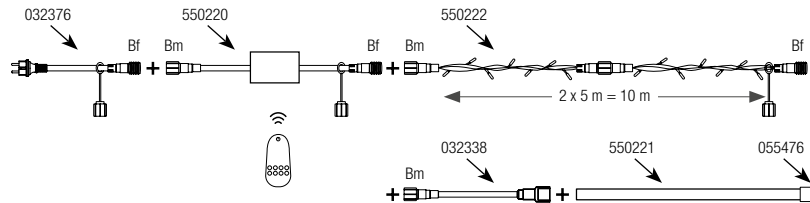

## REMOTE CONTROL

REFERENCE	DESCRIPTION
550575	Remote control

RGB rope lights: 36 LED/m, Ø 13 mm, anti-UV treated, extendable.

**230V range:** Requires an unrectified power supply and a controller. Compatible with Plug & Light accessories. Rope light is cuttable every 2 m.