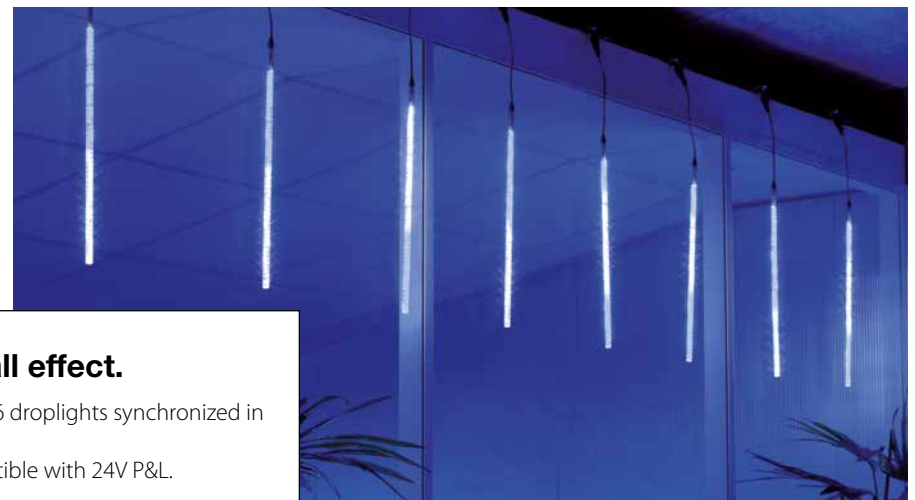

DROPLIGHTS SPARKLE

230V

REFERENCE	HGT.	NB LED	LED	CABLE P. / 230V
550725	50 cm	36	○	9 W
550726	100 cm	72	○	12 W
550765	50 cm	36	●	9 W
550766	100 cm	72	●	12 W

24V

REFERENCE	HGT.	NB LED	LED	CABLE P. / 24V
550727	50 cm	36	○	4 W - 125 mA
550728	100 cm	72	○	4 W - 166 mA
550767	50 cm	36	●	4 W - 166 mA
550768	100 cm	72	●	4 W - 125 mA

Chasing & crackling effect

Visible 360°. Easy to insert into a ceiling light, in the middle of a curtain or icicle lights. 230V: Requires an unrectified power supply. Work on 120V to 230V.

Extendable 24V range: find all accessories p.305.

Compatible with our 24V transformers.

MINI DROPLIGHTS GARLANDS

230V/12V

REFERENCE	HGT.	LENGTH	NB LED	LED DROPLIGHTS	CABLE P. / 230V	EXTEND.
059805	0.50 m	11 m	144	○ 6	9 W	1+5
050988	0.50 m	2.50 m	144	○ 6	9 W	1+5

Snowfall effect.

Garland of 6 droplights synchronized in pairs.

Not compatible with 24V P&L.