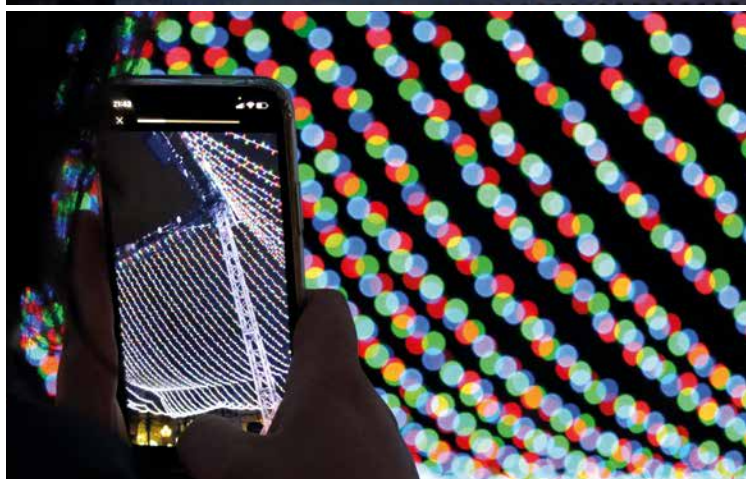

Carcassonne lights up with a multicoloured marquee that can be controlled by smartphone.