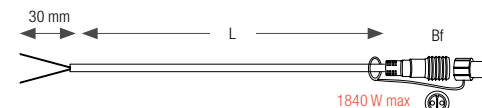

2 WIRE STRIPPED FEMALE CABLES

REFERENCE	CABLE	LENGTH
058968		3 m