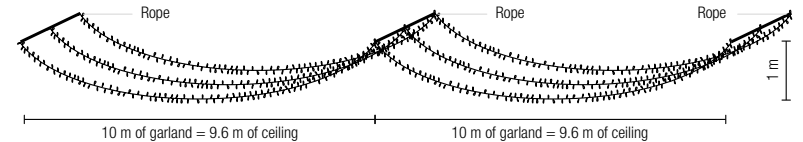

N.B.: For 10 m of garland, you can only cover 9.6 m of ceiling. You therefore need to have attachment points every 9.6 m or less.

CALCULATE THE NUMBER OF SUPPLIES (REF.550663 + 300002)

Given that a fixed LED garland uses 17W/230V, the total use for the ceiling will be:
 $84 \times 17 = 1428$ W.

We are limited in terms of power here by the power cable, which can handle a maximum power of 920W/230V

(because of the 4A rectifier). So: $\frac{1428}{920} = 1,55$

2 power cables are therefore required.