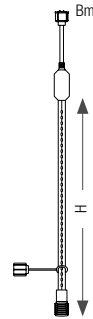

DROPLIGHTS

230V

REFERENCE	HGT.	NB LED	LED	CABLE	P. / 230V	EXTEND.
051180	50 cm	50	○	≡	6 W	1+19
550485	50 cm	50	●	≡	6 W	1+19
550250	50 cm	50	●	≡	6 W	1+19
051181	100 cm	72	○	≡	6 W	1+19
550486	100 cm	72	●	≡	6 W	1+19
550251	100 cm	72	●	≡	4 W	1+19