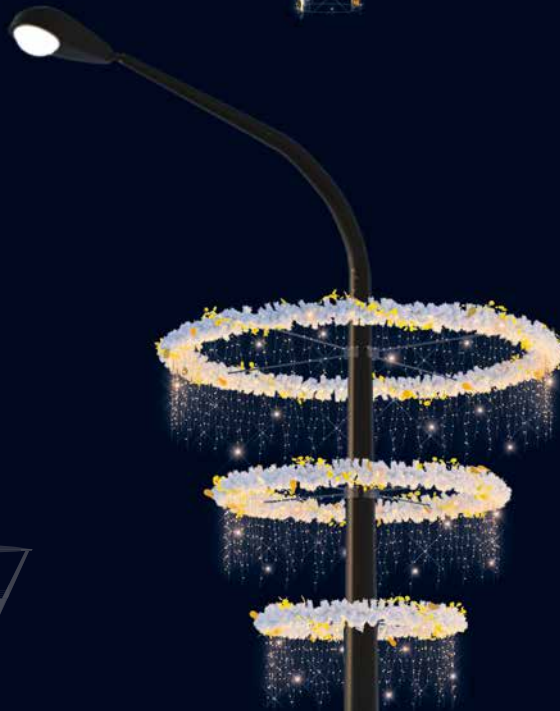

Onde enchantée

19

A fabulous Christmas

1 203810 RAPHAËL OR Suspension L 0.45 x H 1.2 m. ☼ Ⓞ Ⓞ Ⓞ ● ●	11 203812 PETIT RAPHAËL OR Suspension L 0.08 x H 0.75 m. ☼ Ⓞ Ⓞ ● ●
2 203249 COURONNE DREAM Suspension L 1.2 x H 1.2 x D 0.2 m. ☼	12 202153 AURORE Suspension L 1 x H 1 m. ☼ Ⓞ Ⓞ ●
3 203809 RAPHAËL OR Lamp column and across street L 1 x H 1.5 m. ☼ Ⓞ Ⓞ ● ●	13 202154 AURORE OR Suspension L 1 x H 1 m. ☼ Ⓞ Ⓞ ●
4 202134 AURORE OR Lamp column and across street L 1 x H 1 m. ☼ Ⓞ Ⓞ ●	14 203807 RAPHAËL OR Lamp column and across street L 1 x H 2.5 m. ☼ Ⓞ Ⓞ ● ●
5 203001 AURA Lamp column and across street L 1 x H 1 m. Also available in day- light garlands green or white. ☼	15 203413 LUSTRE PLUMES 3D suspension H 2 x Ø 2 m. ☼ Ⓞ Ⓞ ●
6 203806 RAPHAËL OR Lamp column and across street L 1 x H 3 m. ☼ Ⓞ Ⓞ ● ●	16 203657 LUSTRE PLUMES OR 3D suspension H 2 x Ø 2 m. ☼ Ⓞ Ⓞ ●
7 202150 AURORE OR Lamp column and across street L 1 x H 3 m. ☼ Ⓞ Ⓞ ●	17 202158 AURORE OR Globe L 1.15 x H 2.07 m. ☼ Ⓞ Ⓞ ●
8 203005 AURA Lamp column and across street L 1 x H 3 m. Also available in day- light garlands green or white. ☼	18 202999 GLOBE AURA Globe L 1.15 x H 2.07 m. ☼
9 203000 AURA Suspension L 1 x H 1 m. Also available in day- light garlands green or white. ☼	19 203253 ONDE ENCHANTÉE BLANC 3D Suspension Ø 3.5 x H 3.5 m Also available in daylight garlands green or white. ☼
10 203811 GRAND RAPHAËL OR Suspension L 0.13 x H 1.2 m. ☼ Ⓞ Ⓞ ● ●