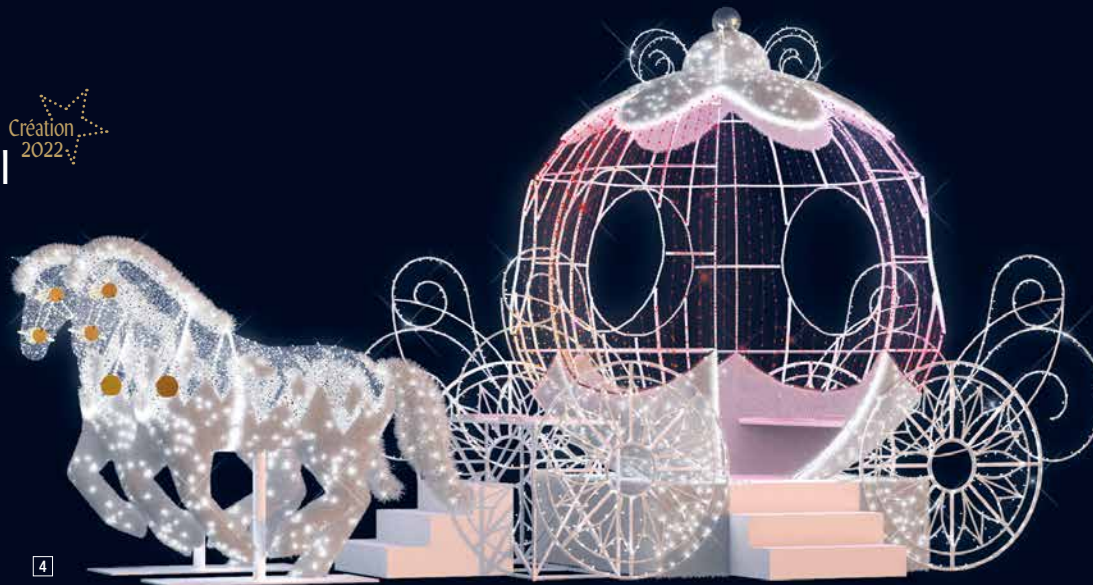

3D floorstanding decoration

L 4.5 x H 4.5 x D 4.5 x Ø 4.5 m.

*Don't forget your set-up accessories  
which are sold separately.*

Watch  
*Snowball Infinity*

Fontaines *Infinity*

Fontaine 2D  
*Infinity*

Cheval  
Création  
2022