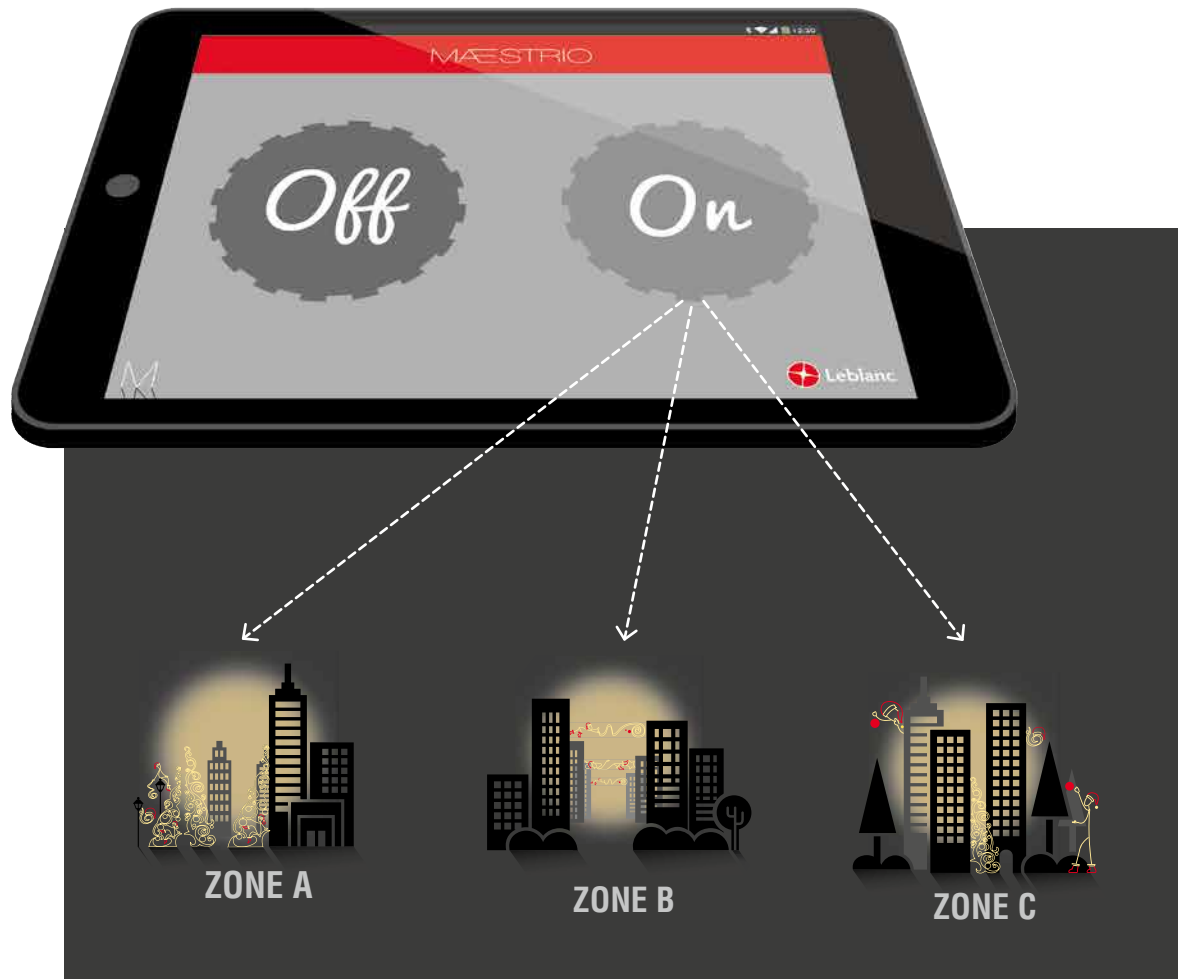

# MAESTRIO

Technology designed  
to save energy.

Nearly **50%**  
energy saving  
with Maestrio!

I can programme my illuminations and their turned on/off period and hours, zone by zone, with a few clics on my tablet or smartphone.