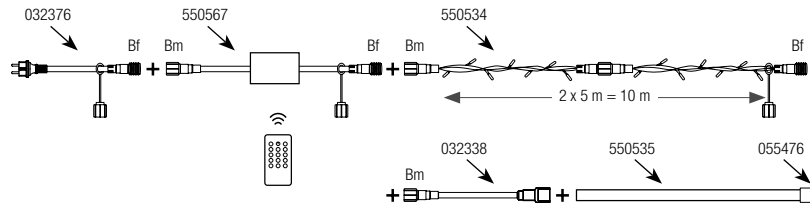

## REMOTE CONTROL

REFERENCE	DESCRIPTION
550576	Remote control

Rope lights: 36 LED/m, Ø 13 mm, anti-UV treated, extendable. Remote control: 30 x 5 cm

**230V range:** Requires an unrectified power supply and a controller. Compatible with Plug & Light accessories. Rope light is cuttable every 1 m.