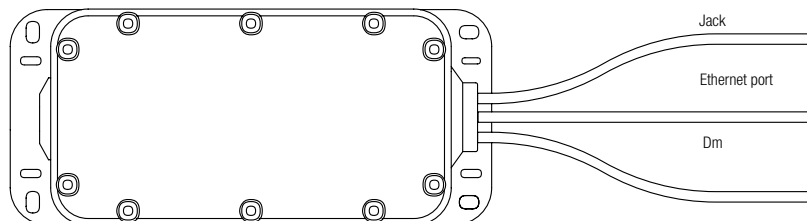

MUSIC

This new module will enable you to take the customization of your animations even further.

Use it to synchronize your video with your music on your Twinkly project.

24V

REFERENCE	DESCRIPTION	CABLE
550965	Twinkly Pro Music Player	—