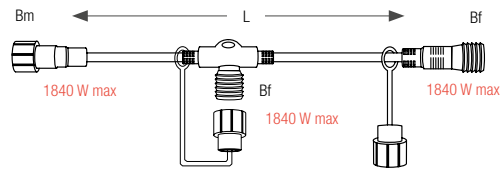

T-CONNECTORS

REFERENCE	CABLE LENGTH
032093	0.25 m
032278	0.50 m
032279	0.50 m