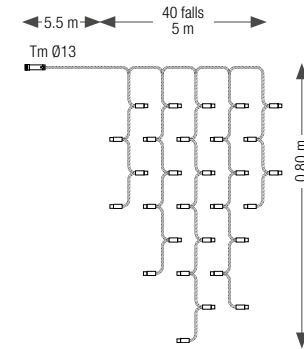

CONTROLLABLE ICICLE LIGHTS

24V

REFERENCE	DIMENSIONS	NB LED	LED	CABLE	P. / 230V
550966	H 0.80 x L 5 m	250			34.5 W
550968	H 0.80 x L 5 m	250			34.5 W
550967	H 0.80 x L 5 m	250			34.5 W