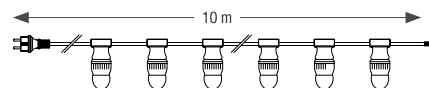

GUINGUETTE GARLAND B22

230V

AC

REFERENCE	LENGTH	BULBS	DOUILLES	LED	CABLE	SECT° CABLE	P. BULB
059783	10 m	10	10 B22	●	—	2 x 1.5 mm²	0.5 W / 24 mA
050117	10 m	10	10 B22	○	—	2 x 1.5 mm²	0.5 W / 24 mA