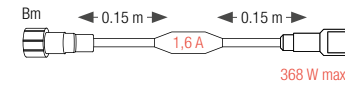

RECTIFIED CONNECTOR TO SUPPLY ROPE LIGHT

REFERENCE	CABLE	LENGTH
032189		0.30 m
032339		0.30 m