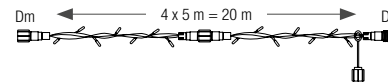

**Extendable 24V range: find all accessories p.305.**

Compatible with our 24V transformers.  
Maximum length in series: 80m of wire.