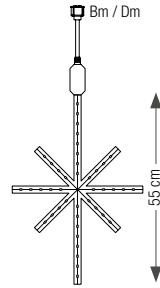

RGB MINI SUSPENSIONS

230V

REFERENCE	DESCRIPTION	DIMENSIONS	NB LED	LED	CABLE	P. / 230V
550073	Vénus	63 x 40 cm	69			10 W
550076	Floko RGB	55 x 37 cm	2 x 40			11 W
550077	Floko white	55 x 37 cm	2 x 48			9 W

Perfect in suspension or trees.
Animated: Blast of light or colours.
Lighting decorations to hang.