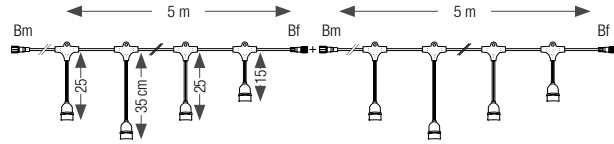

JAVANESE GARLAND E27

230V

P&L 230V AC * NEW

REFERENCE	DIMENSIONS	DOUILLES	CABLE	SECT° CABLE	P. DOUILLE	EXTEND.
551140*	H 0.35 x W 20.30 m40 E27			2 x 1.5 mm²	15 W max	100 m