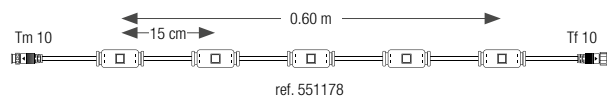

CONTROLLABLE MODULES

24V

REFERENCE	DESCRIPTION	LENGTH	SPACING	NB LED	LED	CABLE	P. / 230V
551178*	Modules A	60 cm	15 cm	5			10 W
551179*	Modules B	3.60 m	15 cm	25			38 W
551180*	Modules C	1.20 m	30 cm	5			10 W
551181*	Modules D	7.20 m	30 cm	25			38 W