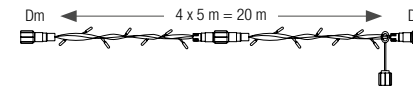

24V

REFERENCE	LENGTH	NB LED	LED	CABLE P. / 24V
550556	20 m	140		7.4 W - 300 mA
550557	20 m	140		7.4 W - 300 mA