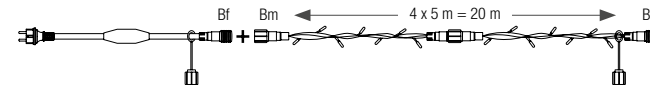

GARLANDS WITH SPARKLING EFFECT

230V

REFERENCE	LENGTH	NB LED	LED	CABLE P. / 230V	EXTEND.
550568	20 m	140		17 W	100m max
550570	20 m	140		17 W	100m max
550569	20 m	140		17 W	100m max
550656	20 m	140		17 W	100m max

24V

REFERENCE	LENGTH	NB LED	LED	CABLE P. / 24V
550556	20 m	140		7.4 W - 300 mA
550557	20 m	140		7.4 W - 300 mA