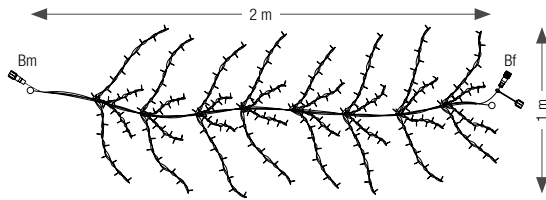

BRANCH GARLAND

230V

P&L
230V

DC

* NEW

REFERENCE	DIMENSIONS	NB LED	LED	CABLE	P. / 24V	EXT.
551167*	Ø 1 x L 2 m	320	○	—	18 W	1+19
551168*	Ø 1 x L 2 m	320	●	—	18 W	1+19