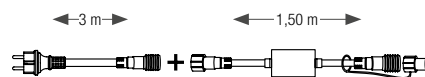

# INSTALLING AN OCTAGONAL LIGHT MARQUEE

EXAMPLE: To fit a 30 m long square site with an octagonal LED light marquee