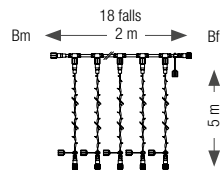

SPARKLING CURTAINS

230V

REFERENCE	DIMENSIONS	NB LED	LED	CABLE	P. / 230V	EXTEND.
550923	H 5 x L 2 m	900	○	—	82 W	1+3
550924	H 5 x L 2 m	900	●	—	82 W	1+3

All the LED curtain lights sparkle.
Requires a rectified power supply.

Watch the animation

COMET CURTAINS

230V

REFERENCE	DIMENSIONS	NB LED	LED	CABLE	P. / 230V	EXTEND.
550921	H 5 x L 1 m	400	○	—	110 W	1+8
550922	H 5 x L 1 m	400	●	—	110 W	1+8

Chasing and sparkling effects.

Expandable in width. Requires a non-rectified power supply. Works at 230 V.

Watch the animation