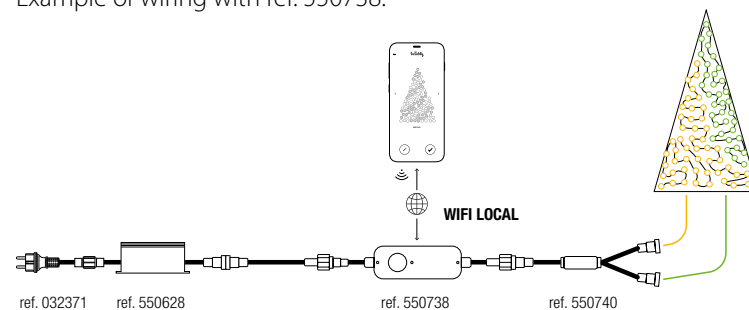

Synchronised Twinkly Pro modules and lights illuminate the façades and the Portofino tree.

Example of wiring with ref. 550737:

Example of wiring with ref. 550738: