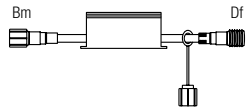

24V P&L CONNECTORS STEADY AND GLITTERING

TRANSFORMERS 230V AC / 24V DC

REFERENCE	DESCRIPTION
550514	Transformer 0.5 A max. (12W/24VDC) output

REF.	DESCRIPTION
061218	Transformer 1.25 A max. (30W/24VDC) output
061219	Transformer 2.5 A max. (60W/24VDC) output
061220	Transformer 4 A max. (96W/24VDC) output
550628	Transformer 6.25 A max. (150W/24VDC) output
550336	Transformer 2x 6.25 A max. (2x150W/24VDC) output