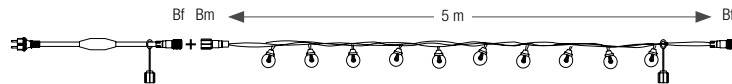

TRADITIONAL GARLANDS

230V

P&L
230V DC

REFERENCE	LENGTH	BULBS	EFFECT	NB LED	LED	CABLE P. / 230V	EXT.
550634	5 m	10	milky	60		4 W	100 m
550635	5 m	10	milky	60		4 W	100 m
050779	5 m	10	filament	60		4 W	100 m
051004	5 m	10	filament	60		4 W	100 m
051026	5 m	10	filament	60		4 W	100 m
051072	5 m	10	filament	60		4 W	100 m