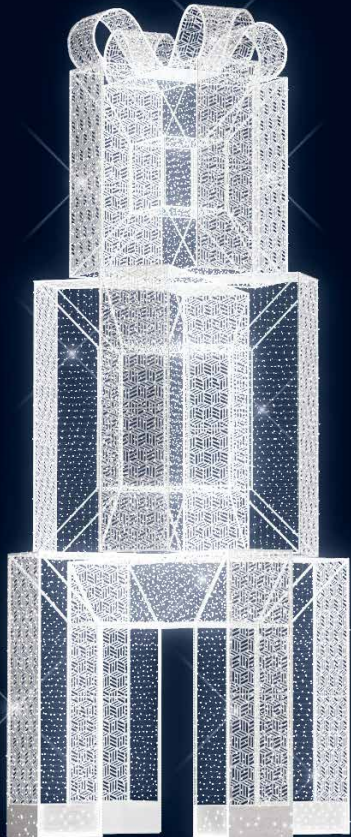

Beautiful Trees

11