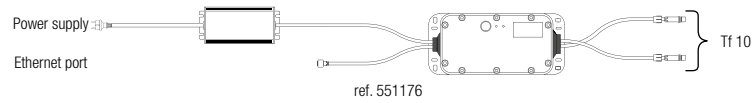

SPI CONTROLLERS AND CONNECTORS

24V

* NEW

REFERENCE	DESCRIPTION	L
551176*	Ethernet controller, 2 outputs, 2 000 pixels + 6.3 A output transformer	-
551177*	WiFi controller, 1 output	1 m