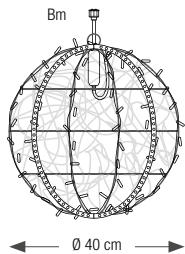

LIGHTING BULBS

230V

P&L
230V AC

REFERENCE	DIAMETER	LED	CABLE	P. / 230V
050754	0.29 m	○	—	5 W - 21 mA
050757	0.40 m	○	—	5 W - 21 mA
411966	0.29 m	●	—	5 W - 21 mA

Intense brightness.

Pearlescent effect during the day / light bulbs at night.

Supplied with alpine karabiners.

Requires an unrectified power supply.

BELLIZ

230V

P&L
230V AC/DC

REFERENCE	DIAMETER	NB LED	LED	CABLE	P. / 230V
050864	40 cm	180	○	—	11 W
051029	40 cm	180	●	—	11 W

Snowfall effect.

Frosted lace covering.

Suitable for outdoor use or inside buildings not ruled by ERP.

Requires a rectified power supply.

Supplied without sling (ref.051039 p.212)