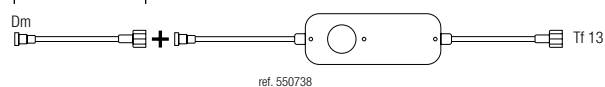

Do not use this cable with ref. 550606