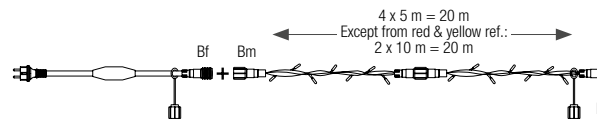

CLASSIC'LINE GARLANDS

230V

REFERENCE	LENGTH	NB LED	LED	CABLE	P. / 230V	EXTEND.
051260	20 m	200	○	□	16 W	100 m max
550007	20 m	200	●	□	16 W	100 m max
550008	20 m	200	●	□	16 W	100 m max
550009	20 m	200	●	□	16 W	100 m max
550011	20 m	200	○	▧	16 W	100 m max
550013	20 m	200	●	▧	16 W	100 m max
550014	20 m	200	●	▧	16 W	100 m max
550015	20 m	200	●	▧	16 W	100 m max
550016	20 m	200	●	▧	16 W	100 m max

Latest generation high brightness SMD LED.

All the advantages of SMD LED with a traditional design. Preprogrammed glittering effect (1/5 LED).

051261