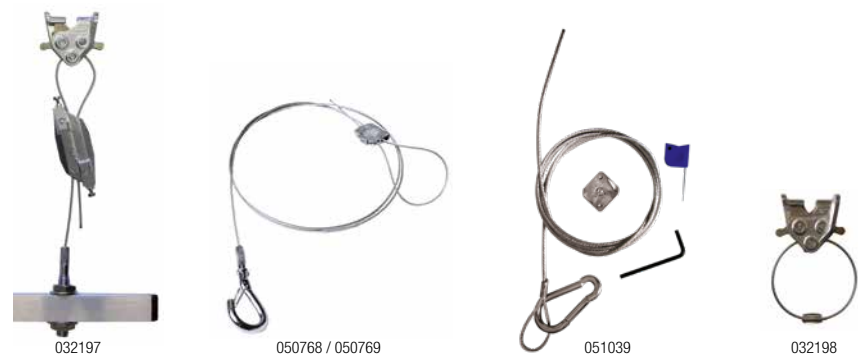

SUSPENSION ACCESSORIES

REFERENCE	DESCRIPTION	COMPOSITION
032197	Rapid fix clip	1 self-locking system, 1 Gripple, 1 M10 tip fillet, 2 nuts, 2 Ø 10 mm washers, 1 Ø 2 mm x 1.15 m galvanised cable, 1 flag Key (Gripple). For use with 6 mm galvanised cable (sleeved or unsleeved) - 45 kg max
050768	Sling 1 m	Maximum load 15 kg - Indoor only
050769	Sling 3 m	Maximum load 15 kg - Indoor only
051039	Sling 2 m	Maximum load 90 kg - Outdoor
032198	Suspension clip	1 self-locking system, 1 Ø 65 mm galvanised cable ring Ø 2 mm For use with 6 mm galvanised cable (sleeved or unsleeved). 45 kg max.