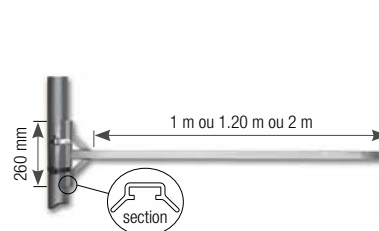

OUR INSTALLATIONS

BRACKETS

REFERENCE	DESCRIPTION	COMPOSITION
792001	Aluminium bracket 1 m	Supplied by unit - Maximum load 10 kg
792101	Aluminium bracket 1.20 m	Supplied by unit - Maximum load 10 kg
792201	Aluminium bracket 2 m	Supplied by unit - Maximum load 10 kg
032289	Aluminium bracket 1.20 m	Supplied by unit - Maximum load 40 kg

792001 / 792101 / 792201