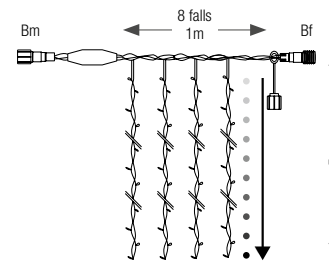

## COMET CURTAINS

230V

REFERENCE	DIMENSIONS	NB LED	LED	CABLE	P. / 230V	EXTEND.
550921	H 5 x L 1 m	400	○	—	110 W	1+8
550922	H 5 x L 1 m	400	●	—	110 W	1+8