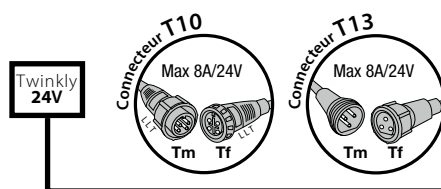

This is a major innovation in the lighting industry.

Point to point controllable garland,

Twinkly Pro is the most important technological development of the last few years on the lighting decoration market.

Leblanc illuminations is a **distributor of the Twinkly Pro** controllable lights in Europe, USA and around the world.

All our products are made with 100% LED.

Easily find all the products in the Twinkly Pro range thanks to this pictogram.

Discover breathtaking animations