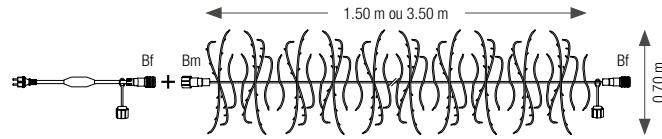

CEILING LIGHTS BRANCHES

230V

REFERENCE	DIMENSIONS	NB LED	LED	BRANCHES	P. / 230V	EXTEND.
050508	Ø 0.70 x W 3.50 m	300	○	—	20 W	1+16
050507	Ø 0.70 x W 3.50 m	300	○	—	20 W	1+16
550821	Ø 0.70 x W 3.50 m	300	○	—	20 W	1+16