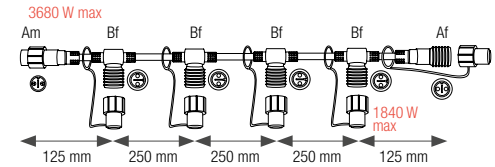

COLLECTOR CABLE 4 FALLS

REFERENCE	CABLE LENGTH
058919	1 m
050479	1 m