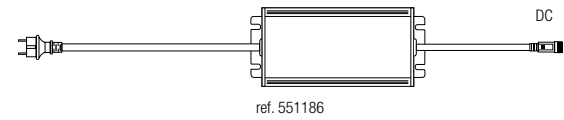

ACCESSORIES SPI

REFERENCE	DESCRIPTION	LENGTH	CABLE
551186*	4 A output transformer	-	—
551184*	SPI extension cable	3 m	—
551185*	SPI injector	0,25 m	—