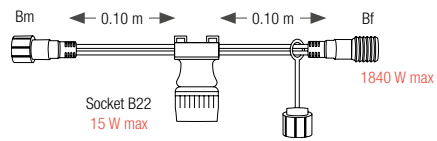

* NEW

CONNECTION CABLE BETWEEN GARLAND Ø 2.35 AND SOCKET

REFERENCE	CABLE LENGTH	CAP
059549	0.20 m	B22
032337	0.20 m	B22
050487	0.40 m	E27