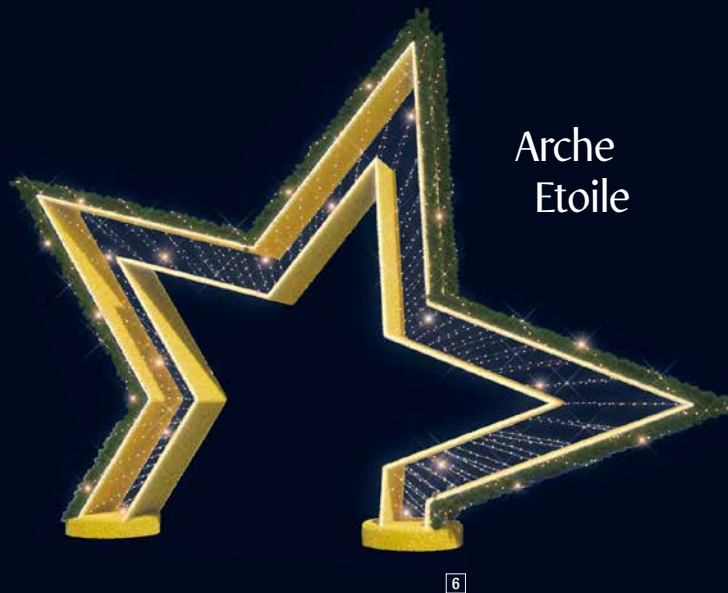

1. 3 204702-24V KIOSQUE
   3D floorstanding decoration
   L 2.4 x H 3 x D 2.4 x Ø 2.4 m.
   *Don't forget your set-up accessories
   which are sold separately.*

1. 6 203143-24V ARCHE ÉTOILE
   3D floorstanding decoration
   L 7.7 x H 5.5 x D 1 m.
   *Don't forget your set-up accessories
   which are sold separately.*