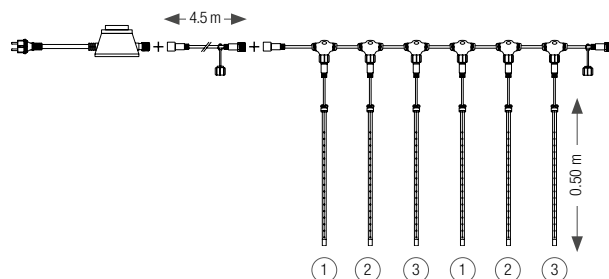

DROPLIGHTS SPARKLE

230V

REFERENCE	HGT.	NB LED	LED	CABLE P. / 230V
550725	50 cm	36	○	9 W
550726	100 cm	72	○	12 W
550765	50 cm	36	●	9 W
550766	100 cm	72	●	12 W

24V

REFERENCE	HGT.	NB LED	LED	CABLE P. / 24V
550727	50 cm	36	○	4 W - 125 mA
550728	100 cm	72	○	4 W - 166 mA
550767	50 cm	36	●	4 W - 166 mA
550768	100 cm	72	●	4 W - 125 mA

Chasing & crackling effect

Visible 360°. Easy to insert into a ceiling light, in the middle of a curtain or icicle lights. 230V: Requires an unrectified power supply. Work on 120V to 230V.

Extendable 24V range: find all accessories p.305.

Compatible with our 24V transformers.

MINI DROPLIGHTS GARLANDS

230V/12V

REFERENCE	HGT.	LENGTH	NB LED	LED DROPLIGHTS	CABLE P. / 230V	EXTEND.
059805	0.50 m	11 m	144	○ 6	9 W	1+5
050988	0.50 m	2.50 m	144	○ 6	9 W	1+5

Snowfall effect.

Garland of 6 droplights synchronized in pairs.

Not compatible with 24V P&L.