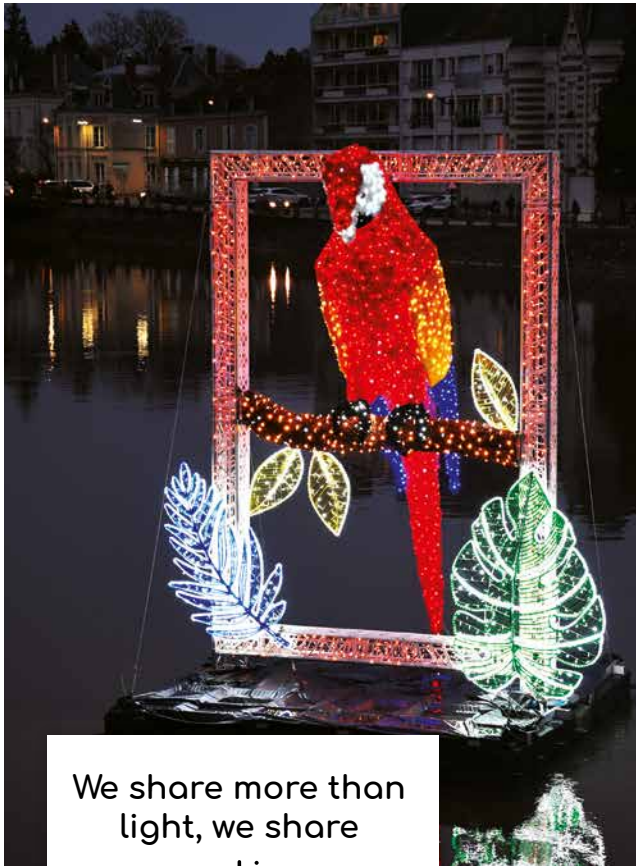

LEBLANC FOR ALL SEASONS

Coloured decorations

Leblanc illuminations can deliver stylish decorations for your events, whatever the season.

We share more than
light, we share
emotions.