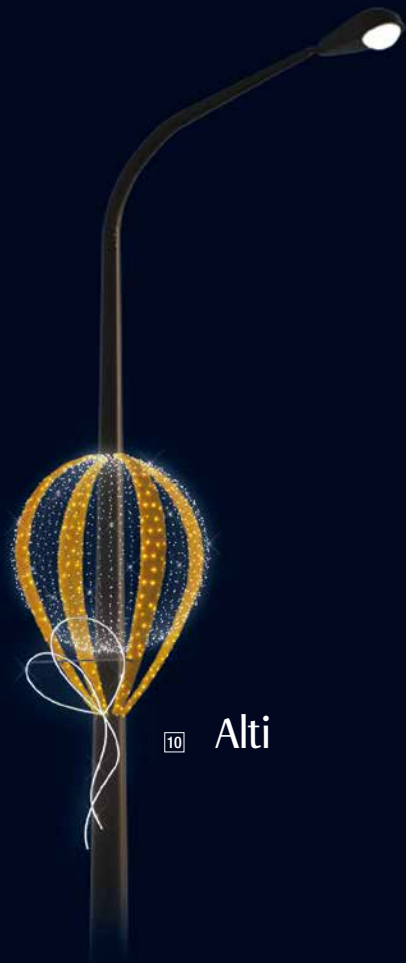

Glittering Christmas

10 Alti