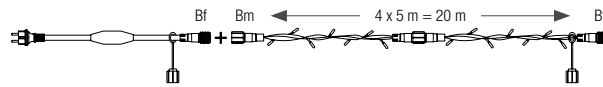

**Extendable 24V range: find all accessories p.305.**

Compatible with our 24V transformers.  
Maximum length in series: 80m of wire.